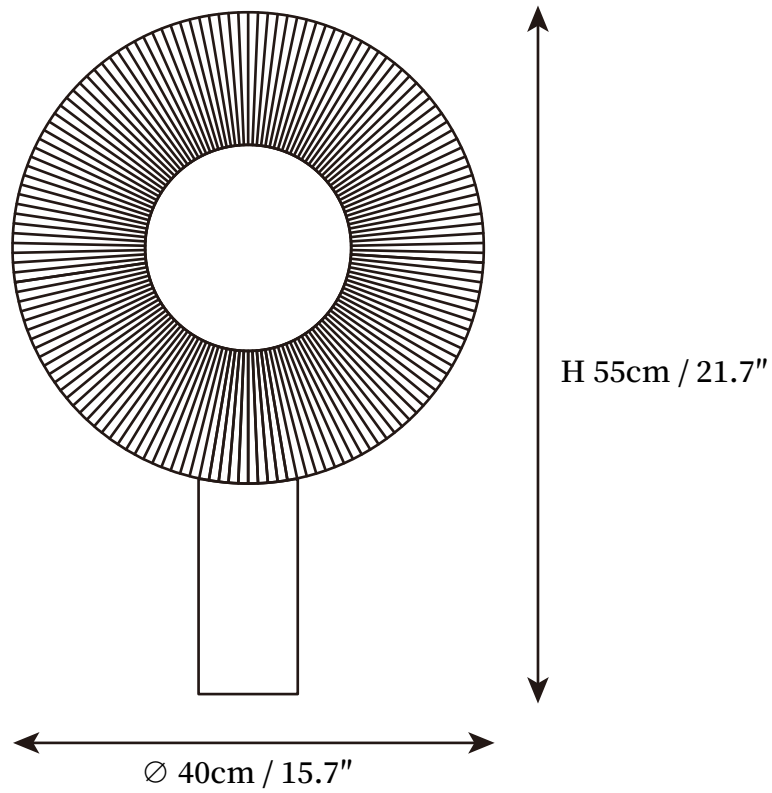

SPECIFICATION SHEET

SPECIFICATION DETAILS

*For custom options, consult factory for details

Fixture Dimensions	D 15.7" x H 21.7"
Light source	Integrated LED
Wattage	~ 5W
Voltage	AC 110-240V
Dimming	Dual Color Temperature
CRI(Ra)	90+CRI
Control method	In line ON / OFF switch.
LED Rated Life	30000 hours
Color Temperature	Warm Light (3000K), Neutral Light (4000K), Cool Light (6000K)
Finishes	Black.
Shade Details	White.
Material	Metal, Fabric.
Cord	Supplied with switched plug cord, length ~59.1" (150cm).