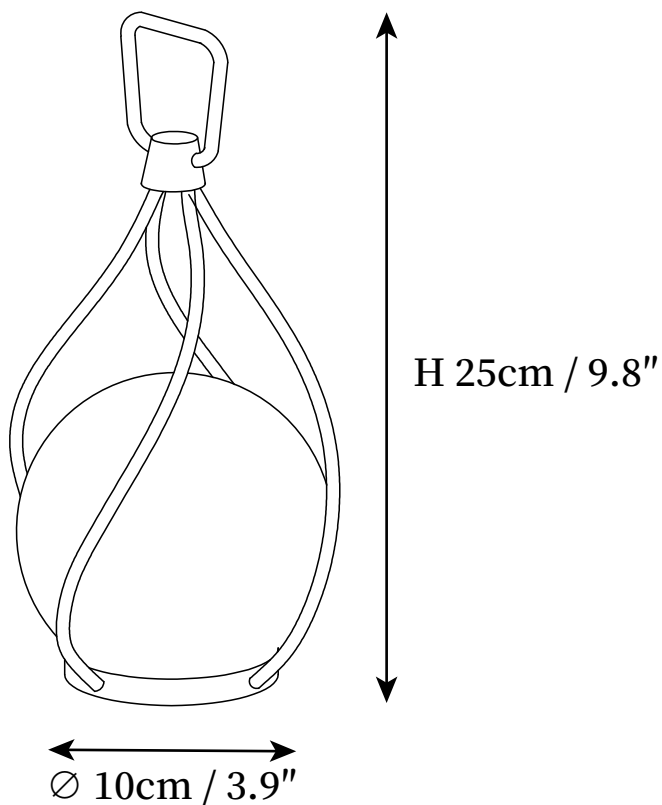

SPECIFICATION SHEET

SPECIFICATION DETAILS

*For custom options, consult factory for details

Fixture Dimensions	D 3.9" x H 9.8"
Light source	Integrated LED
Wattage	~ 5W
Voltage	AC 110-240V.
Dimming	Not supported
Control method	Button push switch.
Finishes	Black.
Shade Details	White.
Material	Metal, Stainless steel, PC, Glass.
