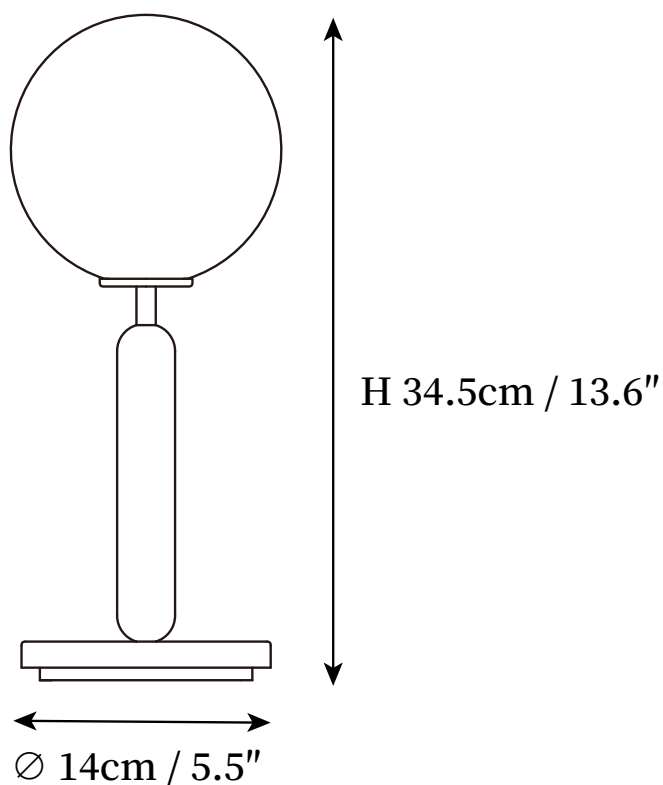

## SPECIFICATION DETAILS

\*For custom options, consult factory for details

<b>Fixture Dimensions</b>	D 5.5" x H 13.6"
<b>Light source</b>	E26 or E27 (bulb not included)
<b>Wattage</b>	MAX 40W incandescent bulb or LED equivalent.
<b>Voltage</b>	AC 110-240V
<b>Dimming</b>	Compatible with dimmable bulbs (bulb not included)
<b>Control method</b>	In line ON / OFF switch.
<b>Finishes</b>	Brass, Black.
<b>Shade Details</b>	Clear, White.
<b>Material</b>	Brass, Metal, Glass.
<b>Cord Length</b>	Supplied with switched plug cord, length ~59" (150cm).