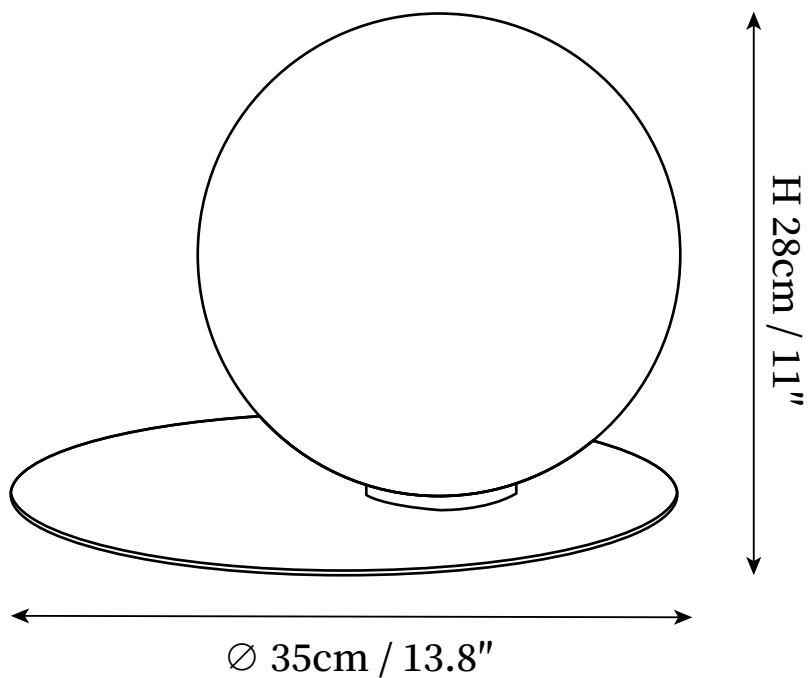

SPECIFICATION SHEET

SPECIFICATION DETAILS

*For custom options, consult factory for details

Fixture Dimensions	D 13.8" x H 11"
Light source	E26 or E27 (bulb not included)
Wattage	MAX 40W incandescent bulb or LED equivalent.
Voltage	AC 110-240V
Dimming	Compatible with dimmable bulbs (bulb not included)
Control method	Compatible with common wall switches (not included)
Finishes	Sand Nickel.
Shade Details	Blue, Amber, Smoke grey, Clear, White.
Material	Iron, Glass.
Cord Length	Supplied with switched plug cord, length ~59" (150cm).
