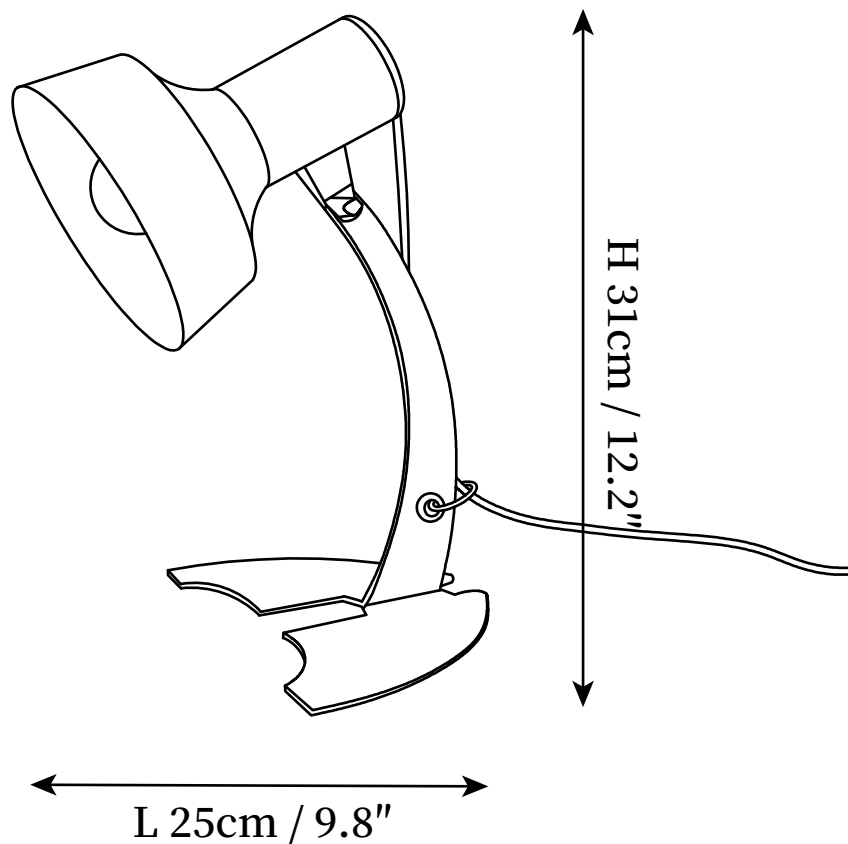

## SPECIFICATION DETAILS

\*For custom options, consult factory for details

<b>Fixture Dimensions</b>	L 9.8" x H 12.2"
<b>Light source</b>	E26 or E27. (bulb not included)
<b>Wattage</b>	MAX 40W incandescent bulb or LED equivalent.
<b>Voltage</b>	AC 110-240V
<b>Dimming</b>	Compatible with dimmable bulbs (bulb not included)
<b>Control method</b>	In line ON / OFF switch.
<b>Finishes</b>	Chrome.
<b>Shade Details</b>	Orange, Green.
<b>Material</b>	Metal.
<b>Cord Length</b>	Supplied with switched plug cord, length ~59" (150cm).