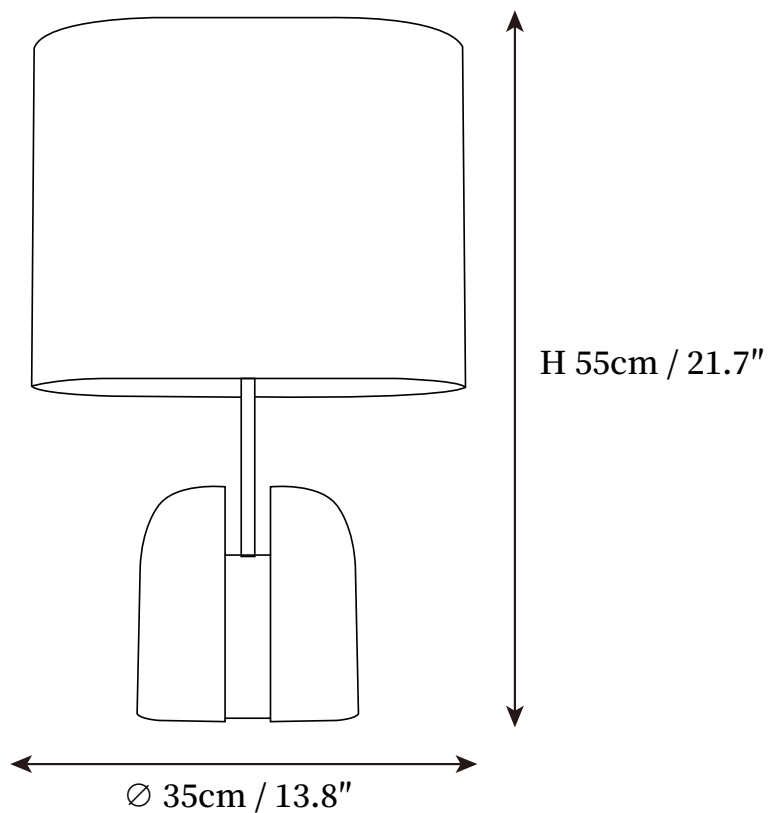

SPECIFICATION SHEET

SPECIFICATION DETAILS

*For custom options, consult factory for details

Fixture Dimensions	D 13.8" x H 21.7"
Light source	E26 or E27 (bulb not included)
Wattage	MAX 40W incandescent bulb or LED equivalent.
Voltage	AC 110-240V
Dimming	Compatible with dimmable bulbs (bulb not included)
Control method	In line ON / OFF switch.
Finishes	Black.
Shade Details	White.
Material	Metal, Resin, Fabric.
Cord Length	Supplied with switched plug cord, length ~59" (150cm).
