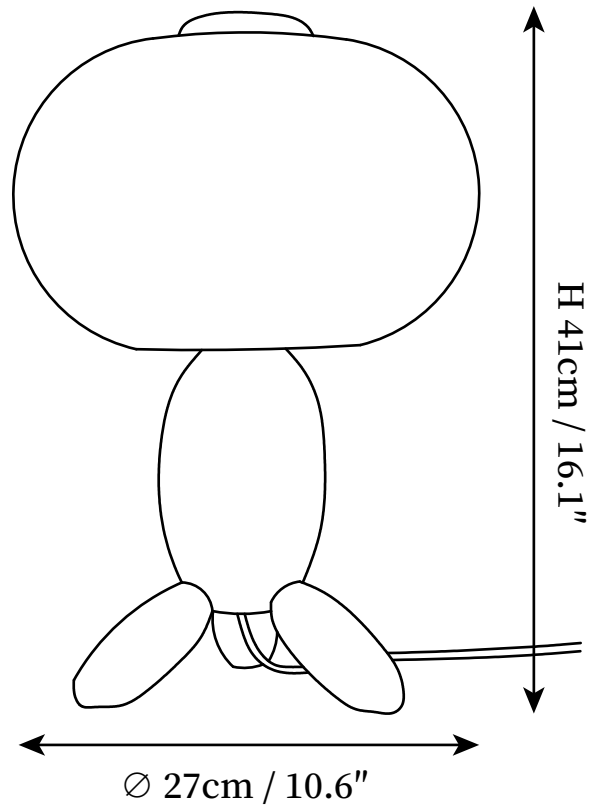

SPECIFICATION SHEET

SPECIFICATION DETAILS

*For custom options, consult factory for details

| | |
|---------------------------|---|
| Fixture Dimensions | D 10.6" x H 16.1" |
| Light source | Integrated LED |
| Wattage | ~ 10W |
| Voltage | AC 110-240V |
| Dimming | Not supported |
| Control method | In line ON / OFF switch. |
| CRI(Ra) | 90+CRI |
| LED Rated Life | 30000 hours |
| Color Temperature | Warm Light (3000K), Neutral Light (4000K), Cool Light (6000K) |
| Finishes | White, Pink, Blue, Grey, Yellow, Light Blue. |
| Shade Details | White. |
| Material | Iron, Glass, Resin. |
| Cord Length | Supplied with switched plug cord, length ~59" (150cm). |