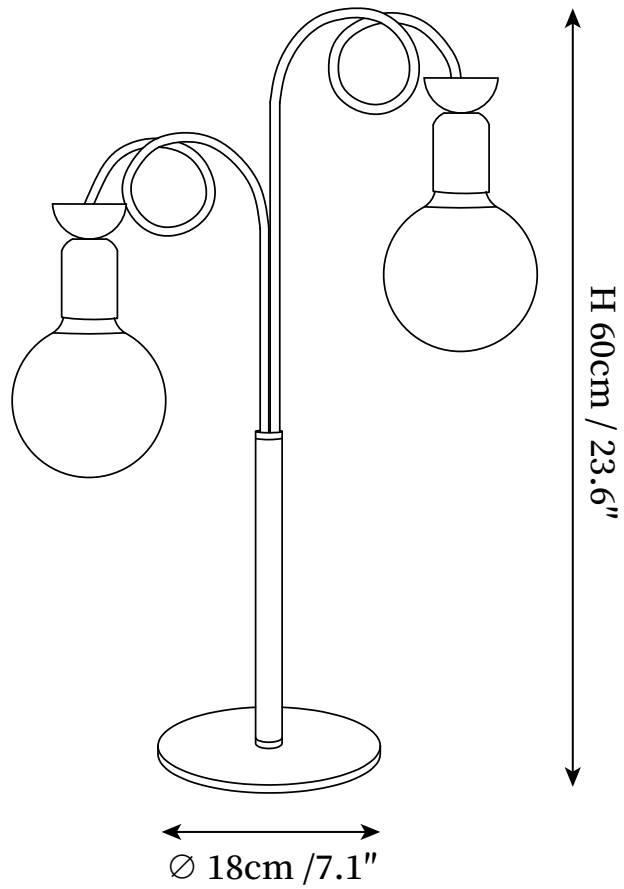

SPECIFICATION SHEET

SPECIFICATION DETAILS

*For custom options, consult factory for details

Fixture Dimensions	D 7.1" x H 20.5"
Light source	E26 or E27. (bulb not included)
Wattage	MAX 40W incandescent bulb or LED equivalent.
Voltage	AC 110-240V
Dimming	Compatible with dimmable bulbs (bulb not included)
Control method	In line ON / OFF switch.
Finishes	Red, Green, Yellow.
Shade Details	White.
Material	Iron, Glass.
Cord Length	Supplied with switched plug cord, length ~59" (150cm).

SPECIFICATION SHEET

SPECIFICATION DETAILS

*For custom options, consult factory for details

Fixture Dimensions	D 7.1" x H 23.6"
Light source	E26 or E27. (bulb not included)
Wattage	MAX 40W incandescent bulb or LED equivalent.
Voltage	AC 110-240V
Dimming	Compatible with dimmable bulbs (bulb not included)
Control method	In line ON / OFF switch.
Finishes	Red, Green, Yellow.
Shade Details	White.
Material	Iron, Glass.
Cord Length	Supplied with switched plug cord, length ~59" (150cm).