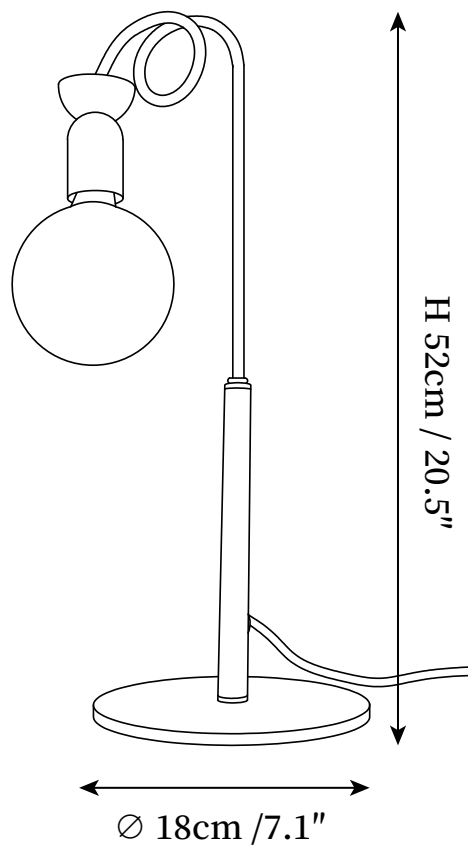

SPECIFICATION SHEET

SPECIFICATION DETAILS

*For custom options, consult factory for details

Fixture Dimensions	D 7.1" x H 20.5"
Light source	E26 or E27. (bulb not included)
Wattage	MAX 40W incandescent bulb or LED equivalent.
Voltage	AC 110-240V
Dimming	Compatible with dimmable bulbs (bulb not included)
Control method	In line ON / OFF switch.
Finishes	Red, Green, Yellow.
Shade Details	White.
Material	Iron, Glass.
Cord Length	Supplied with switched plug cord, length ~59" (150cm).

SPECIFICATION SHEET

SPECIFICATION DETAILS

*For custom options, consult factory for details

Fixture Dimensions	D 7.1" x H 23.6"
Light source	E26 or E27. (bulb not included)
Wattage	MAX 40W incandescent bulb or LED equivalent.
Voltage	AC 110-240V
Dimming	Compatible with dimmable bulbs (bulb not included)
Control method	In line ON / OFF switch.
Finishes	Red, Green, Yellow.
Shade Details	White.
Material	Iron, Glass.
Cord Length	Supplied with switched plug cord, length ~59" (150cm).