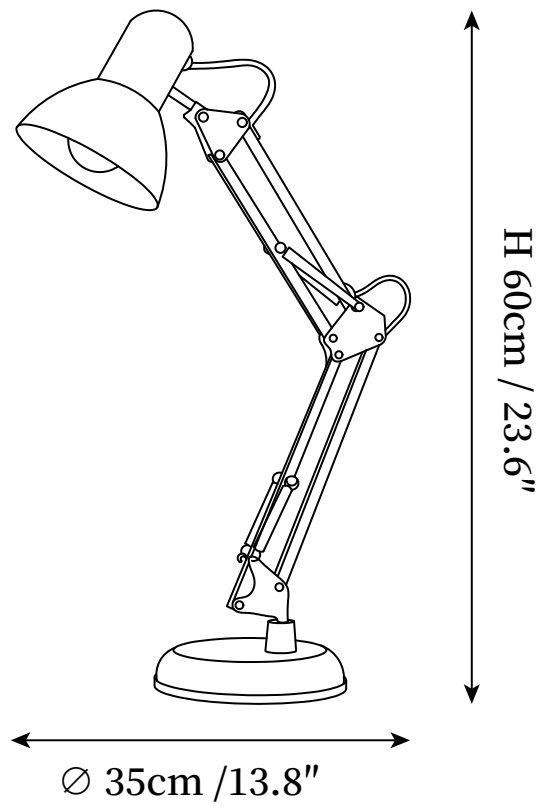

SPECIFICATION SHEET

SPECIFICATION DETAILS

*For custom options, consult factory for details

Fixture Dimensions	D 13.8" x H 23.6"
Light source	E26 or E27. (bulb not included)
Wattage	MAX 40W incandescent bulb or LED equivalent.
Voltage	AC 110-240V
Dimming	Compatible with dimmable bulbs (bulb not included)
Control method	In line ON / OFF switch.
Finishes	Blue, Red.
Shade Details	Yellow.
Material	Metal.
Cord Length	Supplied with switched plug cord, length ~59" (150cm).