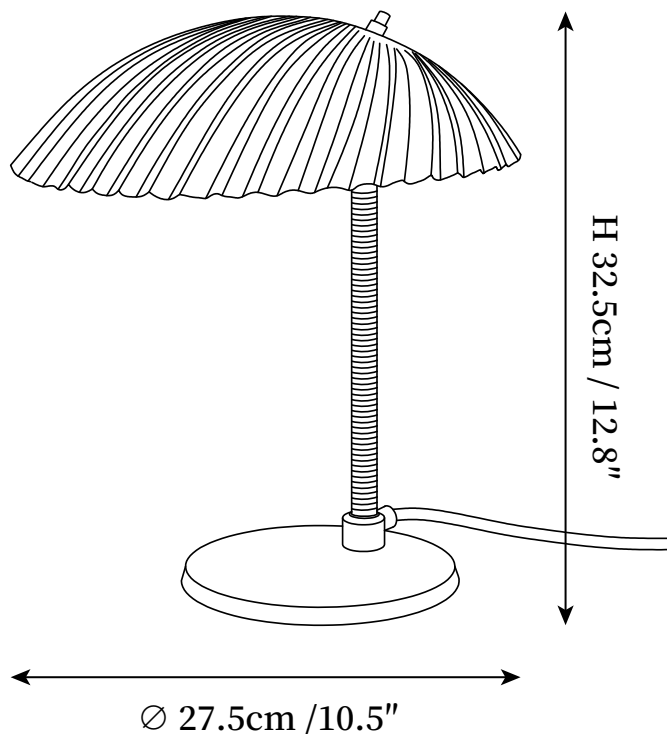

## SPECIFICATION DETAILS

\*For custom options, consult factory for details

<b>Fixture Dimensions</b>	D 10.5" x H 12.8"
<b>Light source</b>	E26 or E27. (bulb not included)
<b>Wattage</b>	MAX 40W incandescent bulb or LED equivalent.
<b>Voltage</b>	AC 110-240V
<b>Dimming</b>	Compatible with dimmable bulbs (bulb not included)
<b>Control method</b>	In line ON / OFF switch.
<b>Finishes</b>	Brass, Silver.
<b>Shade Details</b>	Brass, Silver.
<b>Material</b>	Brass.
<b>Cord Length</b>	Supplied with switched plug cord, length ~59" (150cm).