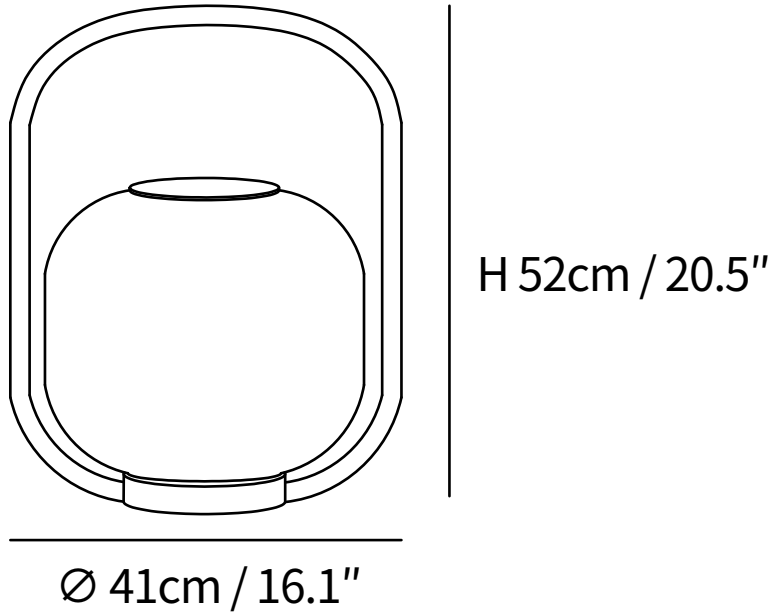

H 39cm / 15.4"

Ø 31cm / 12.2"

#### SPECIFICATION DETAILS

\*For custom options, consult factory for details

<b>Fixture Dimensions</b>	D 12.2" x H 15.4"
<b>Light source</b>	Integrated LED (LED lights are fully built into the fixture and cannot be replaced).
<b>Wattage</b>	~5 W
<b>Voltage</b>	DC 3.7V (USB charging version) / DC 3.2V (Solar-powered version).
<b>Color Temperature</b>	3000K
<b>CRI(Ra)</b>	80CRI
<b>Mounting</b>	Table
<b>Driver Required</b>	Yes
<b>Optional Color Temps</b>	Warm Light (3000K), Neutral Light (4500K), Cool Light (6000K)
<b>LED Rated Life</b>	30000 hours
<b>Dimming</b>	Dimming is not supported
<b>Finishes</b>	Black.
<b>Shade Details</b>	White.
<b>Material</b>	Metal, Glass.
<b>Wire Length</b>	59"
<b>Wire Type</b>	Wire with switch plug

#### SPECIFICATION DETAILS

\*For custom options, consult factory for details

<b>Fixture Dimensions</b>	D 16.1" x H 20.5"
<b>Light source</b>	Integrated LED (LED lights are fully built into the fixture and cannot be replaced).
<b>Wattage</b>	~5 W
<b>Voltage</b>	DC 3.7V (USB charging version) / DC 3.2V (Solar-powered version).
<b>Color Temperature</b>	3000K
<b>CRI(Ra)</b>	80CRI
<b>Mounting</b>	Table
<b>Driver Required</b>	Yes
<b>Optional Color Temps</b>	Warm Light (3000K), Neutral Light (4500K), Cool Light (6000K)
<b>LED Rated Life</b>	30000 hours
<b>Dimming</b>	Dimming is not supported
<b>Finishes</b>	Black.
<b>Shade Details</b>	White.
<b>Material</b>	Metal, Glass.
<b>Wire Length</b>	59"
<b>Wire Type</b>	Wire with switch plug