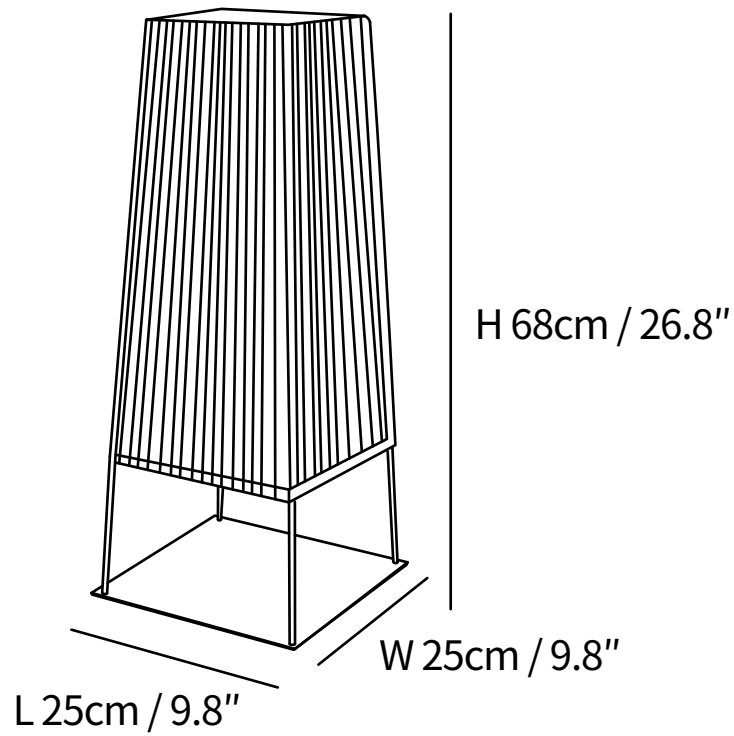

SPECIFICATION SHEET

SPECIFICATION DETAILS

*For custom options, consult factory for details

Fixture Dimensions	L 9.4" x W 9.4" x H 18.9"
Light source	Integrated LED
Wattage	~5 W
Voltage	AC 110-240V
Color Temperature	3000K
CRI(Ra)	80CRI
Mounting	Outdoor.
Driver Required	Yes
Optional Color Temps	Warm Light (3000K), Neutral Light (4500K), Cool Light (6000K)
LED Rated Life	30000 hours
Dimming	Dimming is not supported
Finishes	Black.
Shade Details	Yellow.
Material	Metal, Plastic.
Wire Length	98.4"
Wire Type	Wire with switch plug

SPECIFICATION SHEET

SPECIFICATION DETAILS

*For custom options, consult factory for details

Fixture Dimensions	L 9.8" x W 9.8" x H 26.8"
Light source	Integrated LED
Wattage	~5 W
Voltage	AC 110-240V
Color Temperature	3000K
CRI(Ra)	80CRI
Mounting	Outdoor.
Driver Required	Yes
Optional Color Temps	Warm Light (3000K), Neutral Light (4500K), Cool Light (6000K)
LED Rated Life	30000 hours
Dimming	Dimming is not supported
Finishes	Black.
Shade Details	Yellow.
Material	Metal, Plastic.
Wire Length	98.4"
Wire Type	Wire with switch plug

SPECIFICATION SHEET

SPECIFICATION DETAILS

*For custom options, consult factory for details

Fixture Dimensions	L 9.8" x W 9.8" x H 35.4"
Light source	Integrated LED
Wattage	~5 W
Voltage	AC 110-240V
Color Temperature	3000K
CRI(Ra)	80CRI
Mounting	Outdoor.
Driver Required	Yes
Optional Color Temps	Warm Light (3000K), Neutral Light (4500K), Cool Light (6000K)
LED Rated Life	30000 hours
Dimming	Dimming is not supported
Finishes	Black.
Shade Details	Yellow.
Material	Metal, Plastic.
Wire Length	98.4"
Wire Type	Wire with switch plug