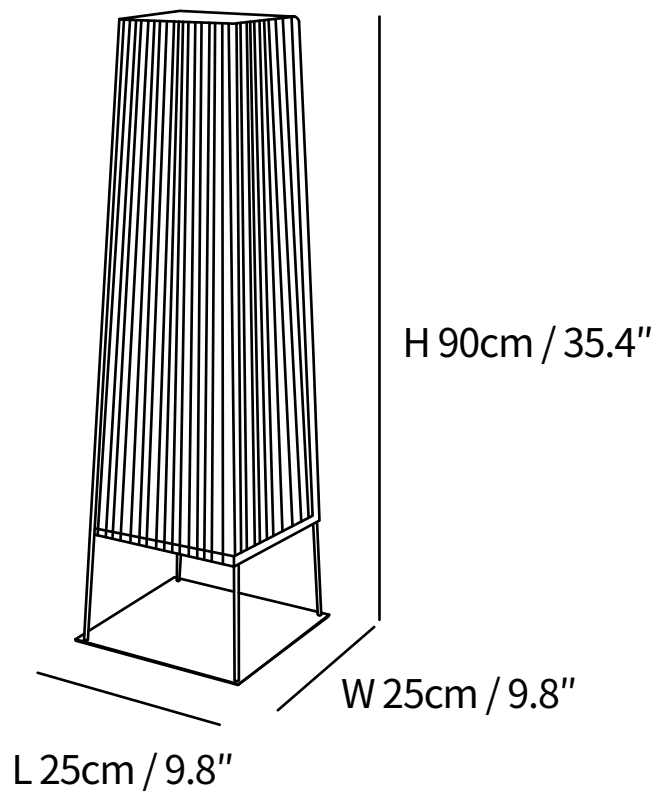

SPECIFICATION SHEET

SPECIFICATION DETAILS

*For custom options, consult factory for details

Fixture Dimensions	L 9.4" x W 9.4" x H 18.9"
Light source	Integrated LED
Wattage	~5 W
Voltage	AC 110-240V
Color Temperature	3000K
CRI(Ra)	80CRI
Mounting	Outdoor.
Driver Required	Yes
Optional Color Temps	Warm Light (3000K), Neutral Light (4500K), Cool Light (6000K)
LED Rated Life	30000 hours
Dimming	Dimming is not supported
Finishes	Black.
Shade Details	Yellow.
Material	Metal, Plastic.
Wire Length	98.4"
Wire Type	Wire with switch plug

SPECIFICATION SHEET

SPECIFICATION DETAILS

*For custom options, consult factory for details

Fixture Dimensions	L 9.8" x W 9.8" x H 26.8"
Light source	Integrated LED
Wattage	~5 W
Voltage	AC 110-240V
Color Temperature	3000K
CRI(Ra)	80CRI
Mounting	Outdoor.
Driver Required	Yes
Optional Color Temps	Warm Light (3000K), Neutral Light (4500K), Cool Light (6000K)
LED Rated Life	30000 hours
Dimming	Dimming is not supported
Finishes	Black.
Shade Details	Yellow.
Material	Metal, Plastic.
Wire Length	98.4"
Wire Type	Wire with switch plug

SPECIFICATION SHEET

SPECIFICATION DETAILS

*For custom options, consult factory for details

Fixture Dimensions	L 9.8" x W 9.8" x H 35.4"
Light source	Integrated LED
Wattage	~5 W
Voltage	AC 110-240V
Color Temperature	3000K
CRI(Ra)	80CRI
Mounting	Outdoor.
Driver Required	Yes
Optional Color Temps	Warm Light (3000K), Neutral Light (4500K), Cool Light (6000K)
LED Rated Life	30000 hours
Dimming	Dimming is not supported
Finishes	Black.
Shade Details	Yellow.
Material	Metal, Plastic.
Wire Length	98.4"
Wire Type	Wire with switch plug