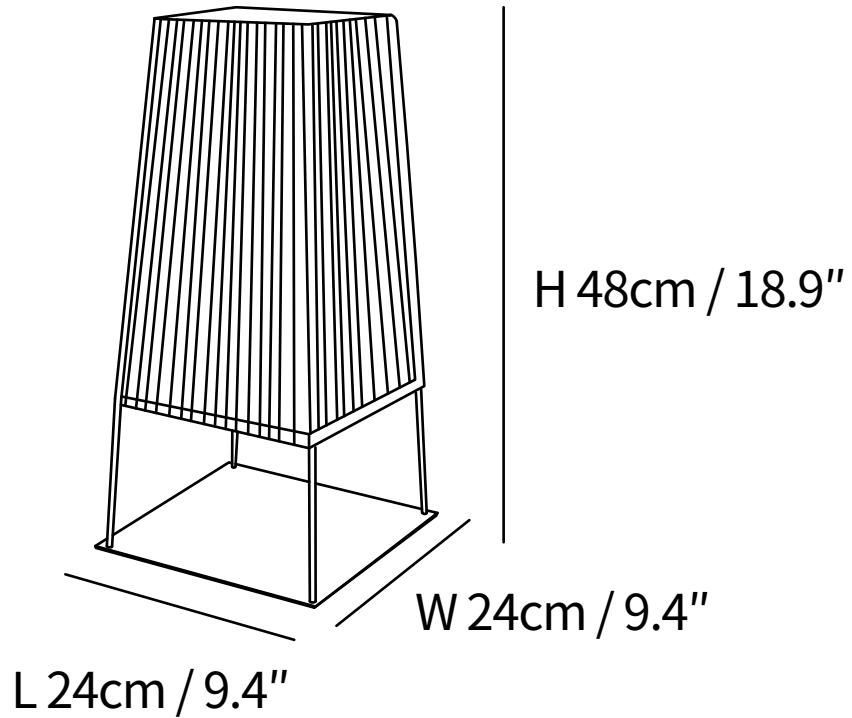

SPECIFICATION SHEET

SPECIFICATION DETAILS

*For custom options, consult factory for details

Fixture Dimensions	L 9.4" x W 9.4" x H 18.9"
Light source	Integrated LED
Wattage	~5 W
Voltage	AC 110-240V
Color Temperature	3000K
CRI(Ra)	80CRI
Mounting	Outdoor.
Driver Required	Yes
Optional Color Temps	Warm Light (3000K), Neutral Light (4500K), Cool Light (6000K)
LED Rated Life	30000 hours
Dimming	Dimming is not supported
Finishes	Black.
Shade Details	Yellow.
Material	Metal, Plastic.
Wire Length	98.4"
Wire Type	Wire with switch plug

SPECIFICATION SHEET

SPECIFICATION DETAILS

*For custom options, consult factory for details

Fixture Dimensions	L 9.8" x W 9.8" x H 26.8"
Light source	Integrated LED
Wattage	~5 W
Voltage	AC 110-240V
Color Temperature	3000K
CRI(Ra)	80CRI
Mounting	Outdoor.
Driver Required	Yes
Optional Color Temps	Warm Light (3000K), Neutral Light (4500K), Cool Light (6000K)
LED Rated Life	30000 hours
Dimming	Dimming is not supported
Finishes	Black.
Shade Details	Yellow.
Material	Metal, Plastic.
Wire Length	98.4"
Wire Type	Wire with switch plug

SPECIFICATION SHEET

SPECIFICATION DETAILS

*For custom options, consult factory for details

Fixture Dimensions	L 9.8" x W 9.8" x H 35.4"
Light source	Integrated LED
Wattage	~5 W
Voltage	AC 110-240V
Color Temperature	3000K
CRI(Ra)	80CRI
Mounting	Outdoor.
Driver Required	Yes
Optional Color Temps	Warm Light (3000K), Neutral Light (4500K), Cool Light (6000K)
LED Rated Life	30000 hours
Dimming	Dimming is not supported
Finishes	Black.
Shade Details	Yellow.
Material	Metal, Plastic.
Wire Length	98.4"
Wire Type	Wire with switch plug