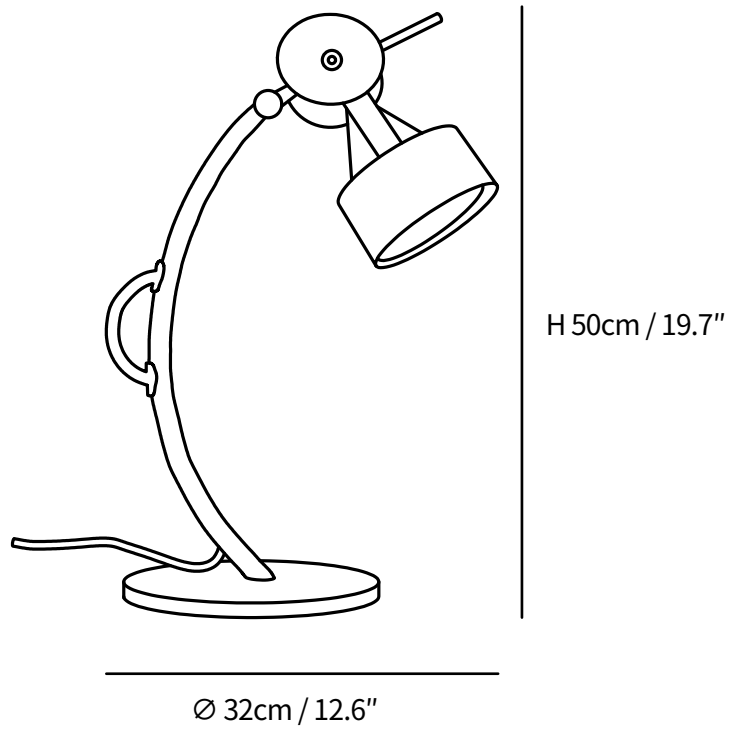

## SPECIFICATION DETAILS

\*For custom options, consult factory for details

<b>Fixture Dimensions</b>	D 12.6" x H 19.7"
<b>Light source</b>	Integrated LED
<b>Wattage</b>	~5 W
<b>Voltage</b>	AC 110-240V
<b>Color Temperature</b>	3000K
<b>CRI(Ra)</b>	80CRI
<b>Mounting</b>	Table
<b>Driver Required</b>	Yes
<b>Optional Color Temps</b>	Warm Light (3000K), Neutral Light (4500K), Cool Light (6000K)
<b>LED Rated Life</b>	30000 hours
<b>Dimming</b>	Dimming is not supported
<b>Finishes</b>	Red & Yellow & Blue & Green.
<b>Shade Details</b>	White.
<b>Material</b>	Metal, Iron, Acrylic.
<b>Wire Length</b>	59"
<b>Wire Type</b>	Wire with switch plug