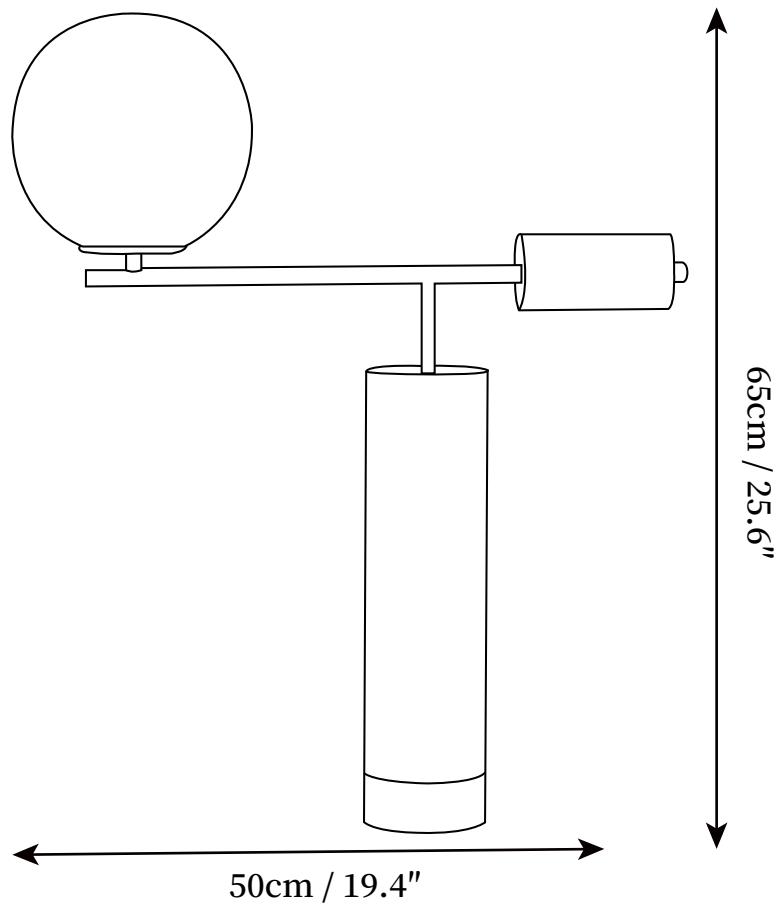

SPECIFICATION SHEET

SPECIFICATION DETAILS

*For custom options, consult factory for details

Fixture Dimensions	D 19.4" x H 25.6"
Light source	E14
Wattage	Max 12W
Voltage	AC 110-240V
Color Temperature	Based on the purchase of light bulbs
CRI(Ra)	80CRI
Mounting	Table
Driver Required	NO
Optional Color Temps	Buy bulbs as needed
LED Rated Life	Based on bulb life (we do not supply bulbs)
Dimming	Dimming is not supported
Finishes	Gold & Black Marble, Gold & White Marble
Shade Details	White
Material	Metal, Glass, Marble
Wire Length	59"
Wire Type	Wire with switch plug