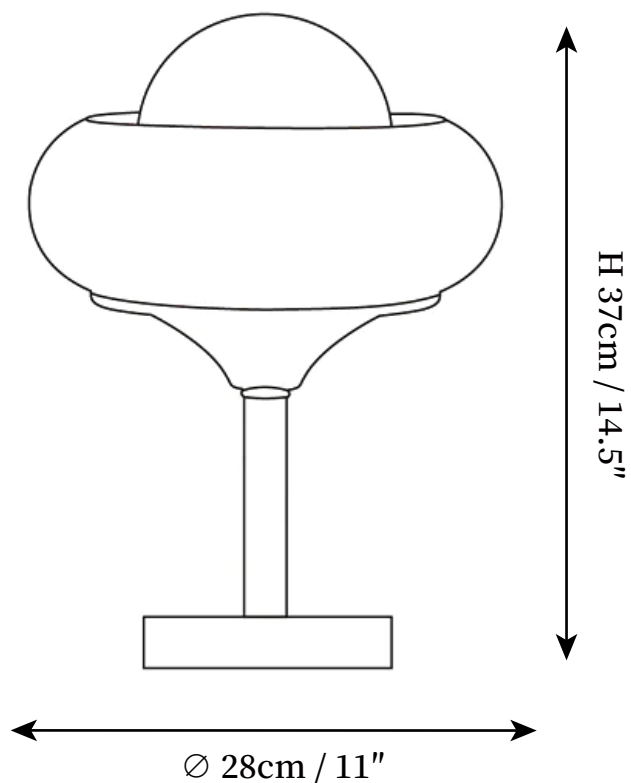

SPECIFICATION SHEET

SPECIFICATION DETAILS

*For custom options, consult factory for details

Fixture Dimensions	D 11" x H 14.5"
Light source	E26 or E27 (bulb not included)
Wattage	MAX 40W incandescent bulb or LED equivalent.
Voltage	AC 110-240V
Dimming	Compatible with dimmable bulbs (bulb not included)
Control method	In line ON / OFF switch.
Finishes	Chrome.
Shade Details	White, Yellow, Red.
Material	Metal, Glass.
Cord Length	Supplied with switched plug cord, length ~59" (150cm).