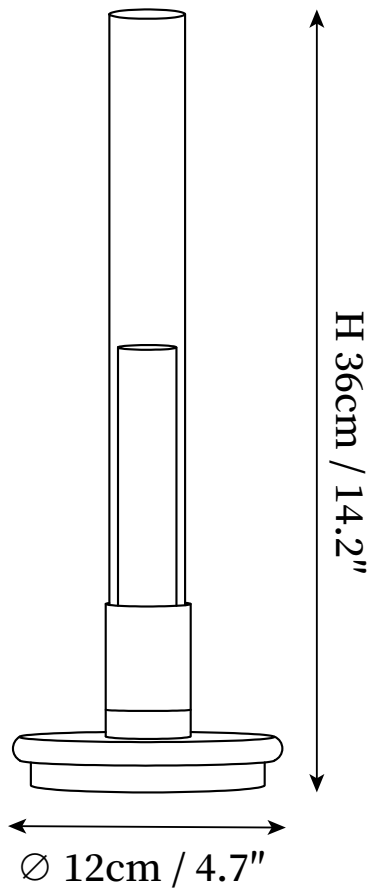

SPECIFICATION SHEET

SPECIFICATION DETAILS

*For custom options, consult factory for details

Fixture Dimensions	D 4.7" x H 14.2"
Light source	Integrated LED
Wattage	~ 10W incandescent bulb or LED equivalent.
Voltage	AC 110-240V
Dimming	Not supported
Control method	In line ON / OFF switch.
CRI(Ra)	90+CRI
LED Rated Life	30000 hours
Color Temperature	Warm Light (3000K), Neutral Light (4000K), Cool Light (6000K)
Finishes	Black.
Shade Details	White & Clear.
Material	Metal, Acrylic.
Cord Length	Supplied with switched plug cord, length ~59" (150cm).