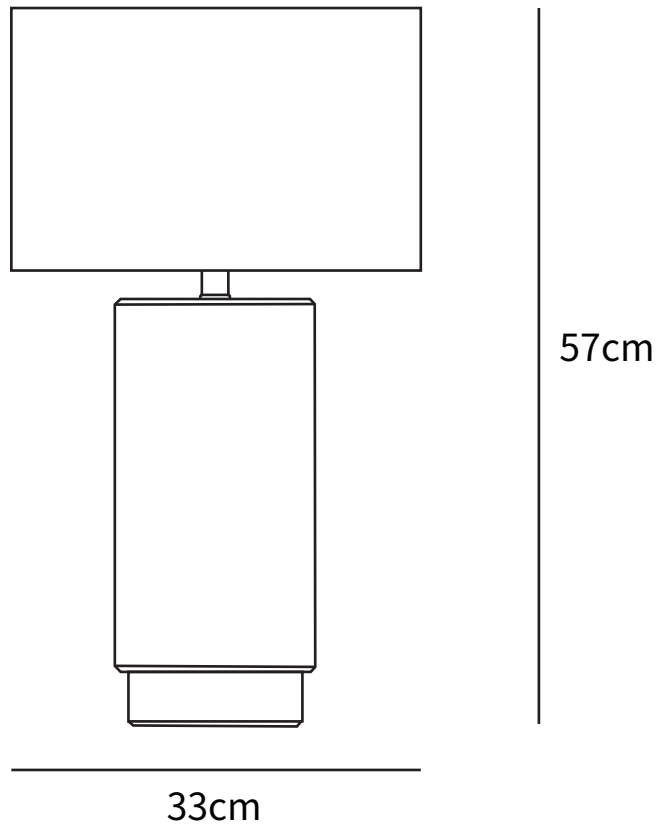

## SPECIFICATION DETAILS

\*For custom options, consult factory for details

<b>Fixture Dimensions</b>	D 13" x H 22.4"
<b>Light source</b>	E14
<b>Wattage</b>	15W
<b>Voltage</b>	AC 110-240V
<b>Color Temperature</b>	Based on the purchase of light bulbs
<b>CRI(Ra)</b>	80CRI
<b>Mounting</b>	Table
<b>Driver Required</b>	NO
<b>Optional Color Temps</b>	Buy bulbs as needed
<b>LED Rated Life</b>	Based on bulb life (we do not supply bulbs)
<b>Dimming</b>	Dimming is not supported
<b>Finishes</b>	White Marble, Green Marble
<b>Lampshade Details</b>	White, Grey, Black
<b>Material</b>	Metal, Iron, Marble, Fabric.
<b>Wire Length</b>	59"
<b>Wire Type</b>	Wire with switch plug