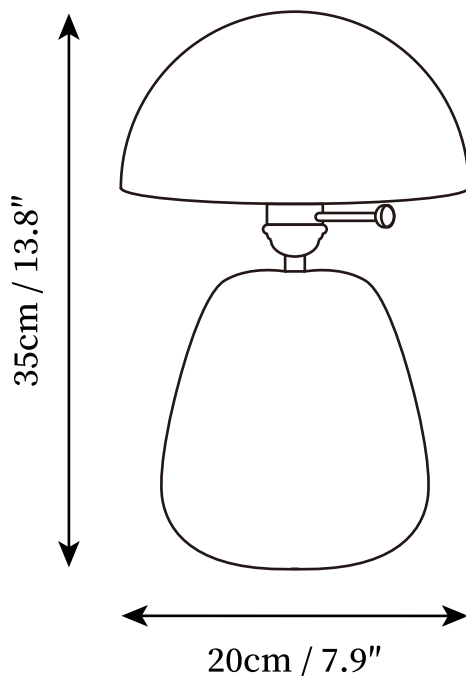

SPECIFICATION SHEET

SPECIFICATION DETAILS

*For custom options, consult factory for details

Fixture Dimensions	D 7.9" x H 13.8"
Light source	E26 or E27 (bulb not included)
Wattage	MAX 40W incandescent bulb or LED equivalent.
Voltage	AC 110-240V
Dimming	Compatible with dimmable bulbs (bulb not included)
Control method	In line ON / OFF switch.
Finishes	Wood color.
Shade Details	White.
Material	Handmade rice paper, Metal, Solid wood.
Cord Length	Supplied with switched plug cord, length ~59" (150cm).

SPECIFICATION SHEET

SPECIFICATION DETAILS

*For custom options, consult factory for details

Fixture Dimensions	D 9.8" x H 19.7"
Light source	E26 or E27 (bulb not included)
Wattage	MAX 40W incandescent bulb or LED equivalent.
Voltage	AC 110-240V
Dimming	Compatible with dimmable bulbs (bulb not included)
Control method	In line ON / OFF switch.
Finishes	Wood color.
Shade Details	White.
Material	Handmade rice paper, Metal, Solid wood.
Cord Length	Supplied with switched plug cord, length ~59" (150cm).
