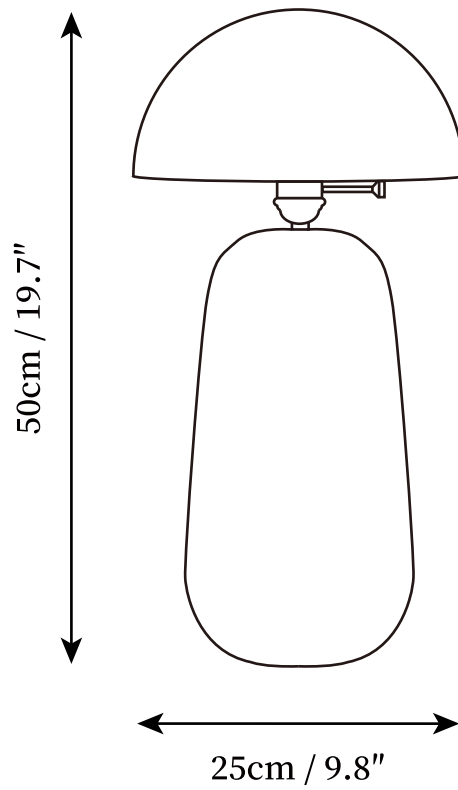

SPECIFICATION SHEET

SPECIFICATION DETAILS

*For custom options, consult factory for details

Fixture Dimensions	D 7.9" x H 13.8"
Light source	E26 or E27 (bulb not included)
Wattage	MAX 40W incandescent bulb or LED equivalent.
Voltage	AC 110-240V
Dimming	Compatible with dimmable bulbs (bulb not included)
Control method	In line ON / OFF switch.
Finishes	Wood color.
Shade Details	White.
Material	Handmade rice paper, Metal, Solid wood.
Cord Length	Supplied with switched plug cord, length ~59" (150cm).

SPECIFICATION SHEET

SPECIFICATION DETAILS

*For custom options, consult factory for details

Fixture Dimensions	D 9.8" x H 19.7"
Light source	E26 or E27 (bulb not included)
Wattage	MAX 40W incandescent bulb or LED equivalent.
Voltage	AC 110-240V
Dimming	Compatible with dimmable bulbs (bulb not included)
Control method	In line ON / OFF switch.
Finishes	Wood color.
Shade Details	White.
Material	Handmade rice paper, Metal, Solid wood.
Cord Length	Supplied with switched plug cord, length ~59" (150cm).
