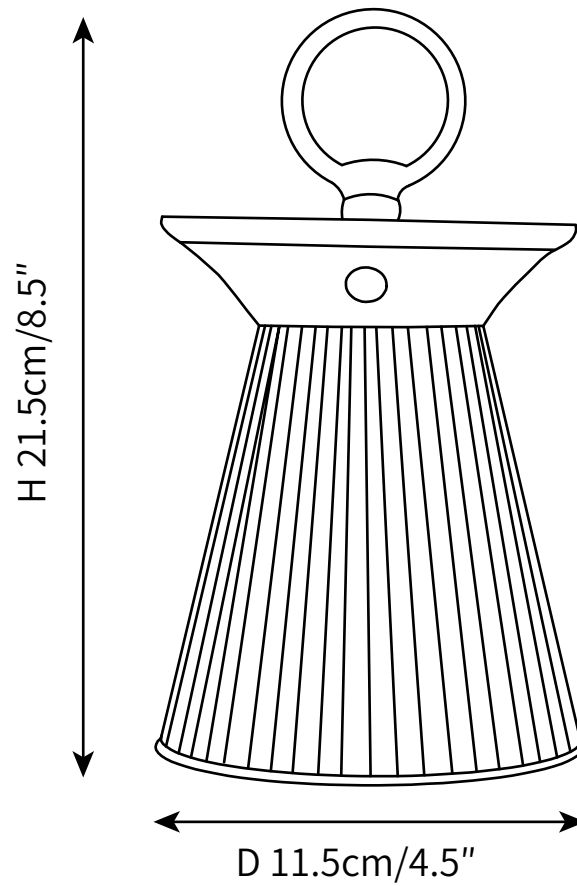

SPECIFICATION SHEET

SPECIFICATION DETAILS

*For custom options, consult factory for details

Fixture Dimensions	Ø4.5" x H 8.5"
Light source	Integrated LED
Wattage	~5 W
Voltage	AC 110-240V
Color Temperature	3000K
CRI(Ra)	80CRI
Mounting	Table
Driver Required	Yes
Optional Color Temps	Warm Light (3000K), Neutral Light (4500K), Cool Light (6000K)
LED Rated Life	30000 hours
Dimming	Dimming is not supported
Finishes	Rose gold, Dark gray, Light gray, Khaki.
Shade Details	Opaque.
Material	Iron, Metal, Acrylic.
Wire Length	NO
Wire Type	USB charging cable.