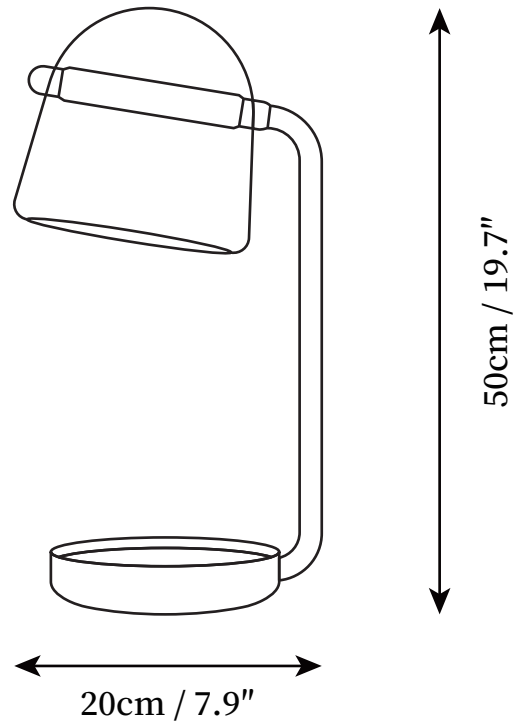

SPECIFICATION SHEET

SPECIFICATION DETAILS

*For custom options, consult factory for details

Fixture Dimensions	D 7.9" x H 19.7"
Light source	Integrated LED
Wattage	~10W
Voltage	AC 110-240V
Color Temperature	3000K
CRI(Ra)	80CRI
Mounting	Table
Driver Required	Yes
Optional Color Temps	Warm White (3000K), Cool White (6000K), Daylight (4000K)
LED Rated Life	30000 hours
Dimming	Dimming is not supported
Finishes	Black, White
Glass Details	Black, White, Grey
Material	Metal, Glass
Wire Length	59"
Wire Type	Wires with switch plugs