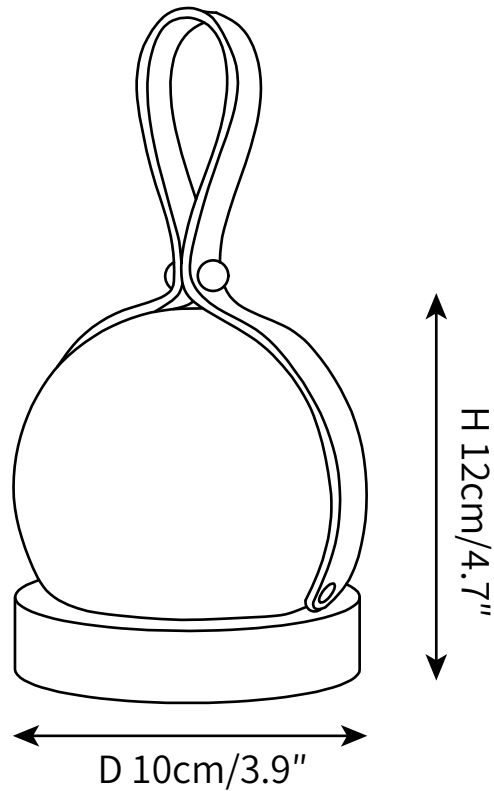

SPECIFICATION SHEET

SPECIFICATION DETAILS

*For custom options, consult factory for details

Fixture Dimensions	Ø 3.9" x H 4.7"
Light source	Integrated LED
Wattage	~5 W
Voltage	AC 110-240V
Color Temperature	3000K
CRI(Ra)	80CRI
Mounting	Table
Driver Required	Yes
Optional Color Temps	Warm Light (3000K), Neutral Light (4500K), Cool Light (6000K)
LED Rated Life	30000 hours
Dimming	Dimming is not supported
Finishes	Brown, Dark gray, Light gray, Khaki.
Shade Details	White.
Material	Iron, PE, Imitation leather cord.
Wire Length	NO
Wire Type	USB charging cable.