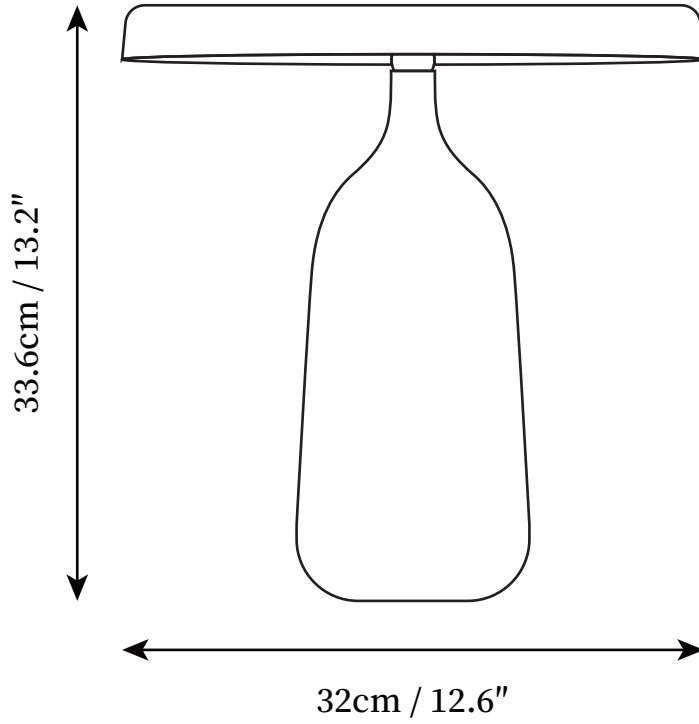

SPECIFICATION SHEET

SPECIFICATION DETAILS

*For custom options, consult factory for details

Fixture Dimmensions	D 12.6" x H 13.2"
Light source	Integrated LED
Wattage	~10W
Voltage	AC 110-240V
Color Temperature	3000K
CRI(Ra)	80CRI
Mounting	Table
Driver Required	Yes
Optional Color Temps	Warm White (3000K), Cool White (6000K), Daylight (4000K)
LED Rated Life	30000 hours
Dimming	Dimming is not supported
Finishes	Black, Grey, White
Shade Details	Black, Grey, White
Material	Metal, Aluminum alloy, Acrylic, Marble
Wire Length	59"
Wire Type	Wires with switch plugs