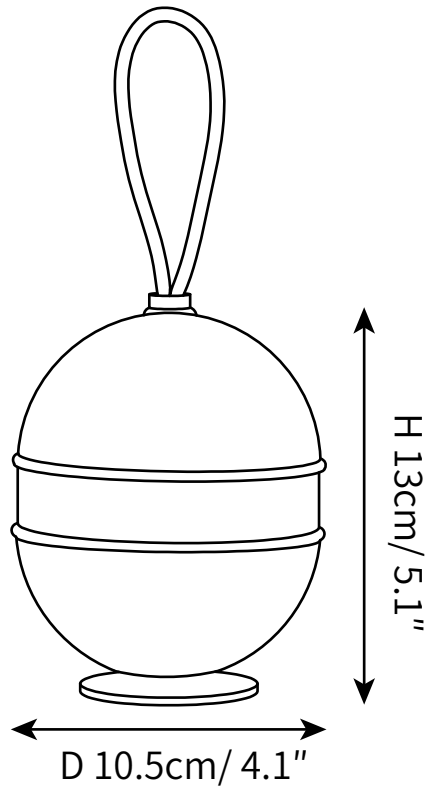

SPECIFICATION SHEET

SPECIFICATION DETAILS

*For custom options, consult factory for details

Finish	Ø 4.1" x H 5.1"
Light source	Integrated LED
Wattage	~5 W
Voltage	AC 110-240V
Color Temperature	3000K
CRI(Ra)	80CRI
Mounting	Table
Driver Required	Yes
Optional Color Temps	Warm Light (3000K), Neutral Light (4500K), Cool Light (6000K)
LED Rated Life	30000 hours
Dimming	Dimming is not supported
Finishes	Brushed gold, Brushed nickel, Brushed copper.
Shade Details	White.
Material	Aluminum, Acrylic, Imitation leather cord.
Wire Length	NO
Wire Type	USB charging cable.