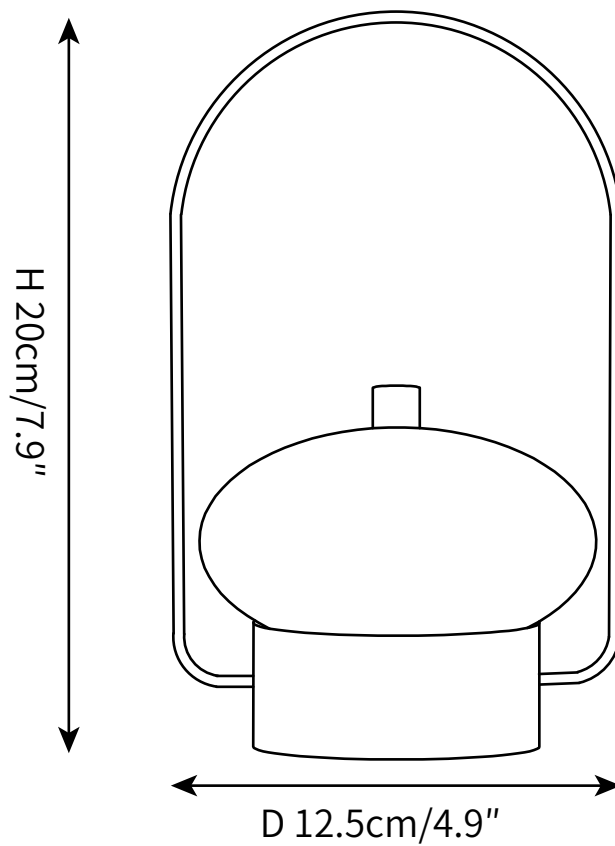

SPECIFICATION SHEET

SPECIFICATION DETAILS

*For custom options, consult factory for details

Fixture Dimensions	W 4.9" x L 4.3" x H 7.9
Light source	Integrated LED
Wattage	~5 W
Voltage	AC 110-240V
Color Temperature	3000K
CRI(Ra)	80CRI
Mounting	Table
Driver Required	Yes
Optional Color Temps	Warm Light (3000K), Neutral Light (4500K), Cool Light (6000K)
LED Rated Life	30000 hours
Dimming	Dimming is not supported
Finishes	Dark red, Dark blue, Dark gray.
Shade Details	White.
Material	Iron, Metal, PE.
Wire Length	NO
Wire Type	USB charging cable.