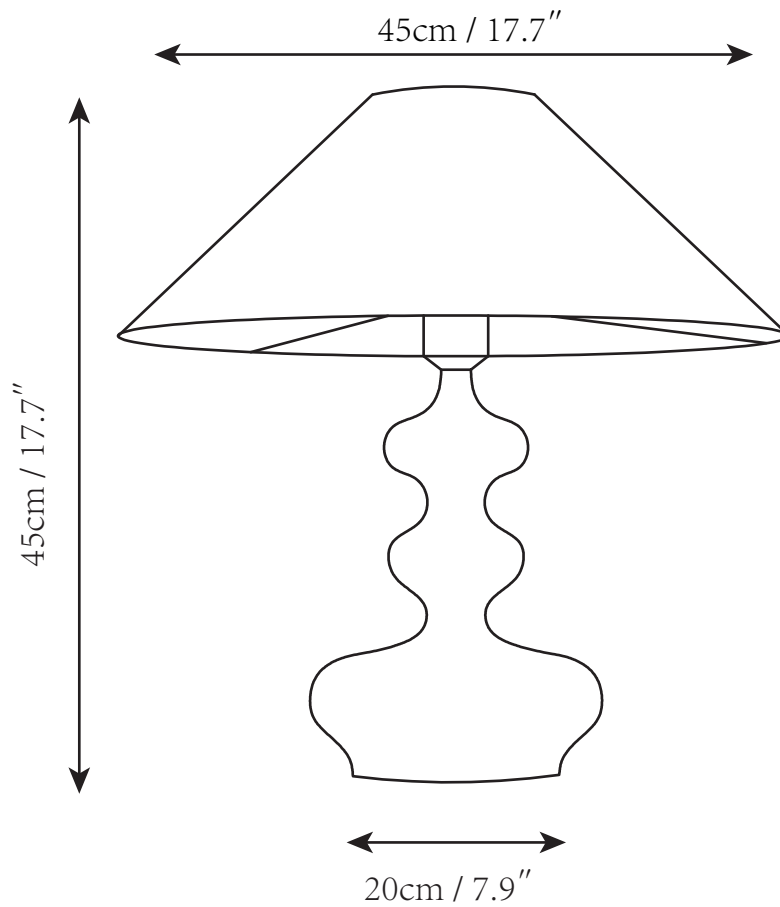

SPECIFICATION SHEET

SPECIFICATION DETAILS

*For custom options, consult factory for details

Fixture Dimensions	D 17.7" x H 17.7"
Light source	E27
Wattage	Max 40W
Voltage	AC 110-240V
Color Temperature	Based on the purchase of light bulbs
CRI(Ra)	80CRI
Mounting	Table
Driver Required	NO
Optional Color Temps	Buy bulbs as needed
LED Rated Life	Based on bulb life (we do not supply bulbs)
Dimming	Dimming is not supported
Finishes	Walnut Color, Black
Shade Details	White
Material	Metal, Ash Wood, Fabric
Wire Length	59"
Wire Type	Wire with switch plug