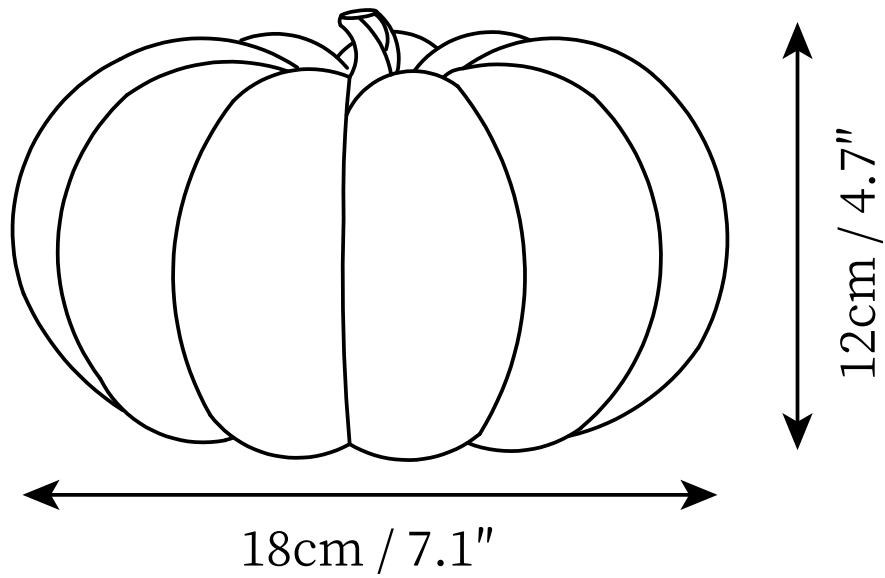

SPECIFICATION SHEET

SPECIFICATION DETAILS

*For custom options, consult factory for details

Fixture Dimensions	D 7.1" x H 4.7"
Light source	Integrated LED
Wattage	~7 W
Voltage	AC 110-240V
Color Temperature	3000K
CRI(Ra)	80CRI
Mounting	Table
Driver Required	Yes
Optional Color Temps	Warm Light (3000K), Neutral Light (4500K), Cool Light (6000K)
LED Rated Life	30000 hours
Dimming	Dimming is not supported
Finishes	Yellow, Brown.
Shade Details	Yellow.
Material	Metal, Environmental Resin.
Wire Length	NO
Wire Type	Wire with switch plug

SPECIFICATION SHEET

SPECIFICATION DETAILS

*For custom options, consult factory for details

Fixture Dimensions	D 16.5" x H 9.8"
Light source	Integrated LED
Wattage	~12 W
Voltage	AC 110-240V
Color Temperature	3000K
CRI(Ra)	80CRI
Mounting	Table
Driver Required	Yes
Optional Color Temps	Warm Light (3000K), Neutral Light (4500K), Cool Light (6000K)
LED Rated Life	30000 hours
Dimming	Dimming is not supported
Finishes	Yellow, Brown.
Shade Details	Yellow.
Material	Metal, Environmental Resin.
Wire Length	NO
Wire Type	Wire with switch plug