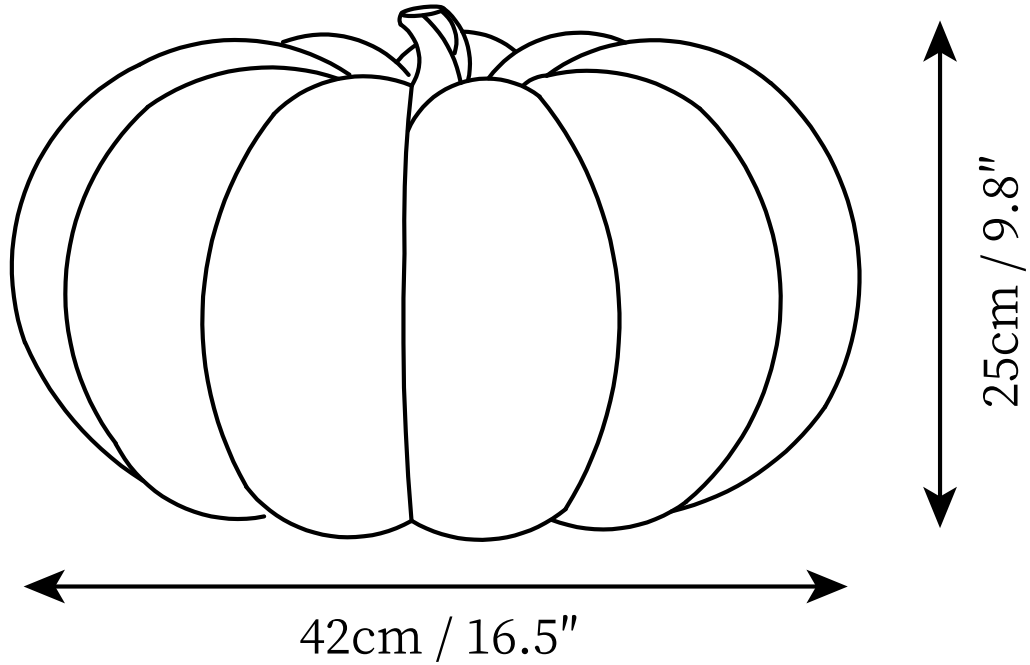

SPECIFICATION SHEET

SPECIFICATION DETAILS

*For custom options, consult factory for details

Fixture Dimensions	D 7.1" x H 4.7"
Light source	Integrated LED
Wattage	~7 W
Voltage	AC 110-240V
Color Temperature	3000K
CRI(Ra)	80CRI
Mounting	Table
Driver Required	Yes
Optional Color Temps	Warm Light (3000K), Neutral Light (4500K), Cool Light (6000K)
LED Rated Life	30000 hours
Dimming	Dimming is not supported
Finishes	Yellow, Brown.
Shade Details	Yellow.
Material	Metal, Environmental Resin.
Wire Length	NO
Wire Type	Wire with switch plug

SPECIFICATION SHEET

SPECIFICATION DETAILS

*For custom options, consult factory for details

Fixture Dimensions	D 16.5" x H 9.8"
Light source	Integrated LED
Wattage	~12 W
Voltage	AC 110-240V
Color Temperature	3000K
CRI(Ra)	80CRI
Mounting	Table
Driver Required	Yes
Optional Color Temps	Warm Light (3000K), Neutral Light (4500K), Cool Light (6000K)
LED Rated Life	30000 hours
Dimming	Dimming is not supported
Finishes	Yellow, Brown.
Shade Details	Yellow.
Material	Metal, Environmental Resin.
Wire Length	NO
Wire Type	Wire with switch plug