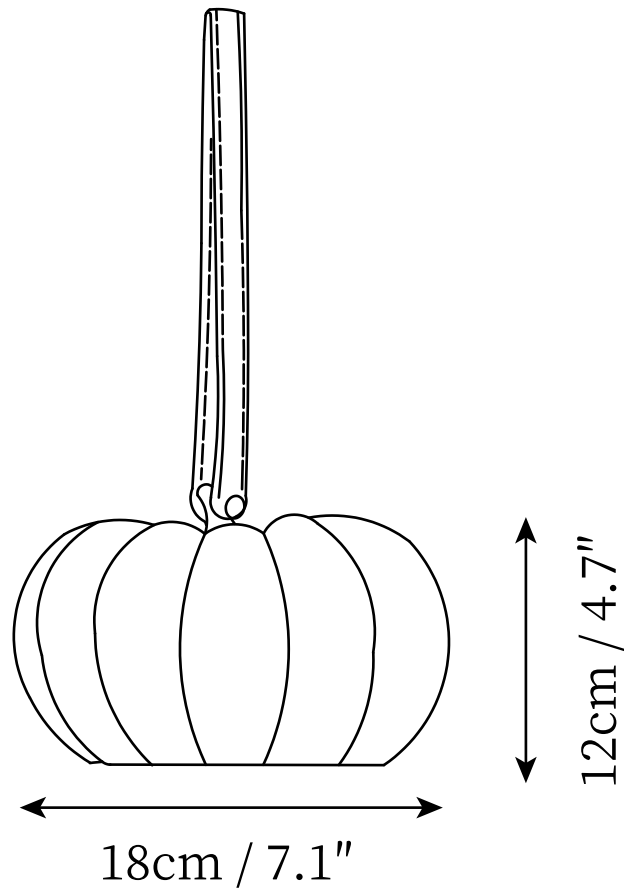

SPECIFICATION SHEET

SPECIFICATION DETAILS

*For custom options, consult factory for details

Fixture Dimensions	D 7.1" x H 4.7"
Light source	Integrated LED
Wattage	~7 W
Voltage	AC 110-240V
Color Temperature	3000K
CRI(Ra)	80CRI
Mounting	Table
Driver Required	Yes
Optional Color Temps	Warm Light (3000K), Neutral Light (4500K), Cool Light (6000K)
LED Rated Life	30000 hours
Dimming	Dimming is not supported
Finishes	Yellow, Brown.
Shade Details	Yellow.
Material	Metal, Environmental Resin.
Wire Length	NO
Wire Type	Wire with switch plug

SPECIFICATION SHEET

SPECIFICATION DETAILS

*For custom options, consult factory for details

Fixture Dimensions	D 16.5" x H 9.8"
Light source	Integrated LED
Wattage	~12 W
Voltage	AC 110-240V
Color Temperature	3000K
CRI(Ra)	80CRI
Mounting	Table
Driver Required	Yes
Optional Color Temps	Warm Light (3000K), Neutral Light (4500K), Cool Light (6000K)
LED Rated Life	30000 hours
Dimming	Dimming is not supported
Finishes	Yellow, Brown.
Shade Details	Yellow.
Material	Metal, Environmental Resin.
Wire Length	NO
Wire Type	Wire with switch plug