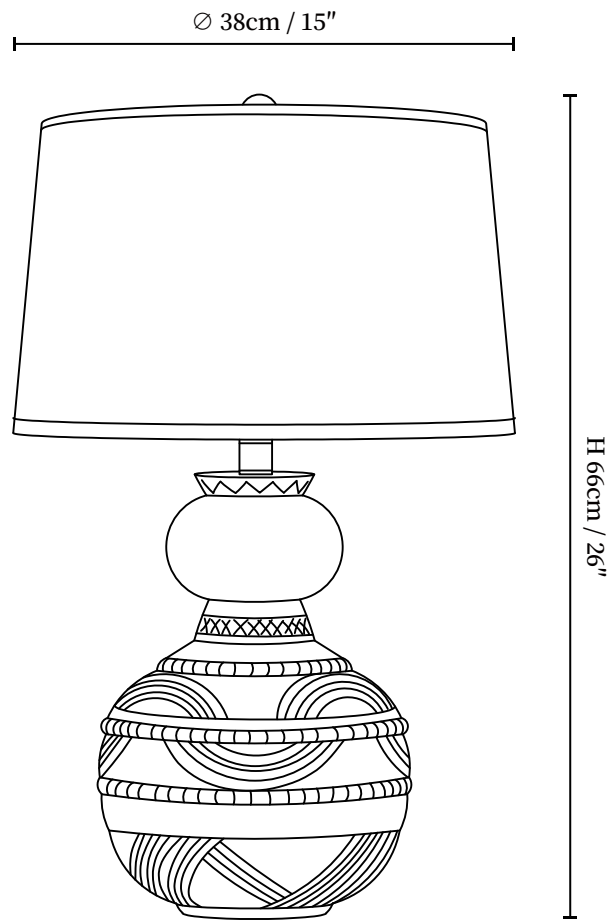

SPECIFICATION SHEET

SPECIFICATION DETAILS

*For custom options, consult factory for details

Fixture Dimensions	D 15.7" x H 27.2"
Light source	E26 or E27 (bulb not included)
Wattage	MAX 40W incandescent bulb or LED equivalent.
Voltage	AC 110-240V
Dimming	Compatible with dimmable bulbs (bulb not included)
Control method	In line ON / OFF switch.
Finishes	Patina.
Shade Details	Beige.
Material	Wood, Cloth.
Cord Length	Supplied with switched plug cord, length ~59" (150cm).

SPECIFICATION SHEET

SPECIFICATION DETAILS

*For custom options, consult factory for details

Fixture Dimensions	D 15" x H 26"
Light source	E26 or E27 (bulb not included)
Wattage	MAX 40W incandescent bulb or LED equivalent.
Voltage	AC 110-240V
Dimming	Compatible with dimmable bulbs (bulb not included)
Control method	In line ON / OFF switch.
Finishes	Patina.
Shade Details	Beige.
Material	Wood, Cloth.
Cord Length	Supplied with switched plug cord, length ~59" (150cm).