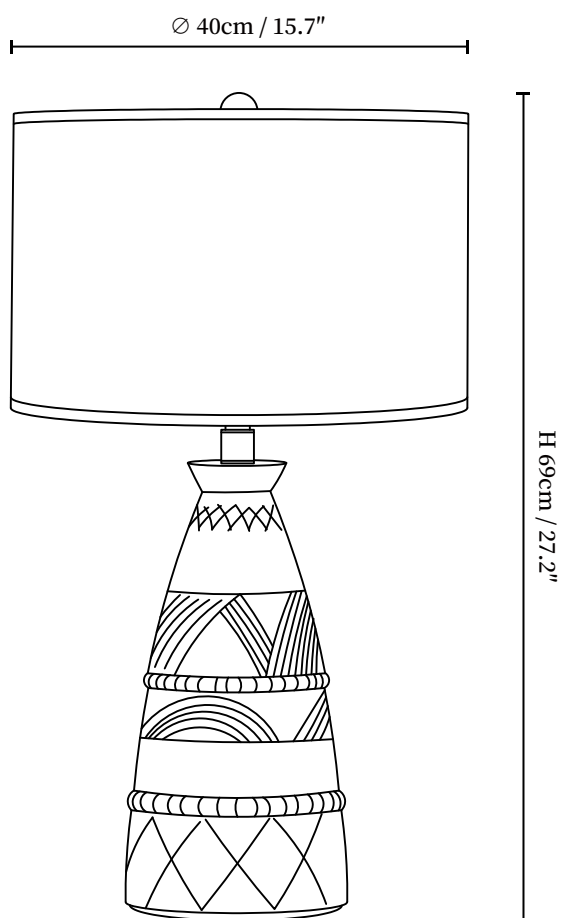

SPECIFICATION SHEET

SPECIFICATION DETAILS

*For custom options, consult factory for details

Fixture Dimensions	D 15.7" x H 27.2"
Light source	E26 or E27 (bulb not included)
Wattage	MAX 40W incandescent bulb or LED equivalent.
Voltage	AC 110-240V
Dimming	Compatible with dimmable bulbs (bulb not included)
Control method	In line ON / OFF switch.
Finishes	Patina.
Shade Details	Beige.
Material	Wood, Cloth.
Cord Length	Supplied with switched plug cord, length ~59" (150cm).

SPECIFICATION SHEET

SPECIFICATION DETAILS

*For custom options, consult factory for details

Fixture Dimensions	D 15" x H 26"
Light source	E26 or E27 (bulb not included)
Wattage	MAX 40W incandescent bulb or LED equivalent.
Voltage	AC 110-240V
Dimming	Compatible with dimmable bulbs (bulb not included)
Control method	In line ON / OFF switch.
Finishes	Patina.
Shade Details	Beige.
Material	Wood, Cloth.
Cord Length	Supplied with switched plug cord, length ~59" (150cm).