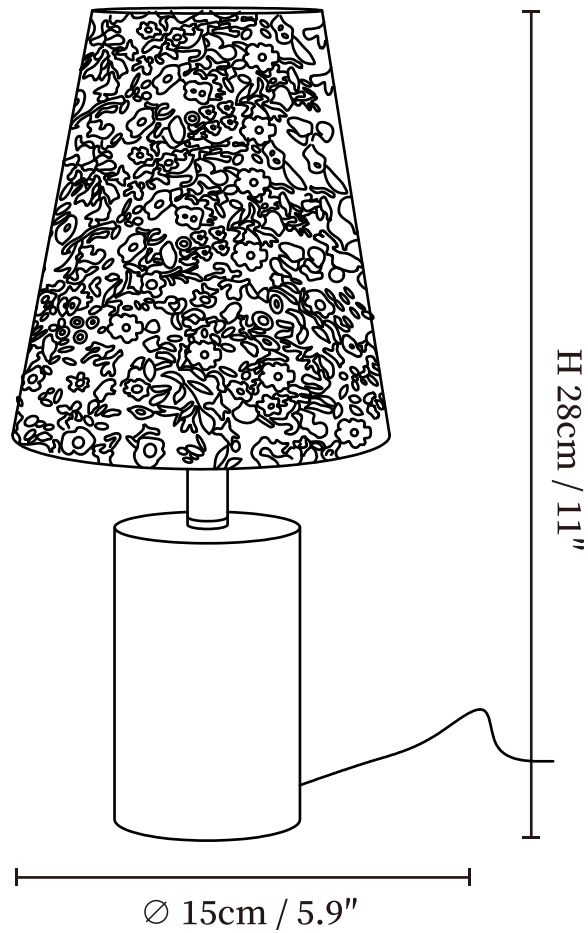

SPECIFICATION SHEET

SPECIFICATION DETAILS

*For custom options, consult factory for details

Fixture Dimensions	Ø 5.9" x H 9.4"
Light source	E26 or E27.
Wattage	MAX 40W incandescent bulb or LED equivalent.
Voltage	AC 110-240V
Dimming	Compatible with dimmable bulbs (bulb not included)
Control method	In line ON / OFF switch.
Finishes	Walnut wood.
Shade Details	Colorful.
Material	Wood, Fabric.
Cord Length	Supplied with switched plug cord, length ~59" (150cm).

SPECIFICATION SHEET

SPECIFICATION DETAILS

*For custom options, consult factory for details

Fixture Dimensions	Ø 5.9" x H 11"
Light source	E26 or E27.
Wattage	MAX 40W incandescent bulb or LED equivalent.
Voltage	AC 110-240V
Dimming	Compatible with dimmable bulbs (bulb not included)
Control method	In line ON / OFF switch.
Finishes	Walnut wood.
Shade Details	Colorful.
Material	Wood, Fabric.
Cord Length	Supplied with switched plug cord, length ~59" (150cm).
