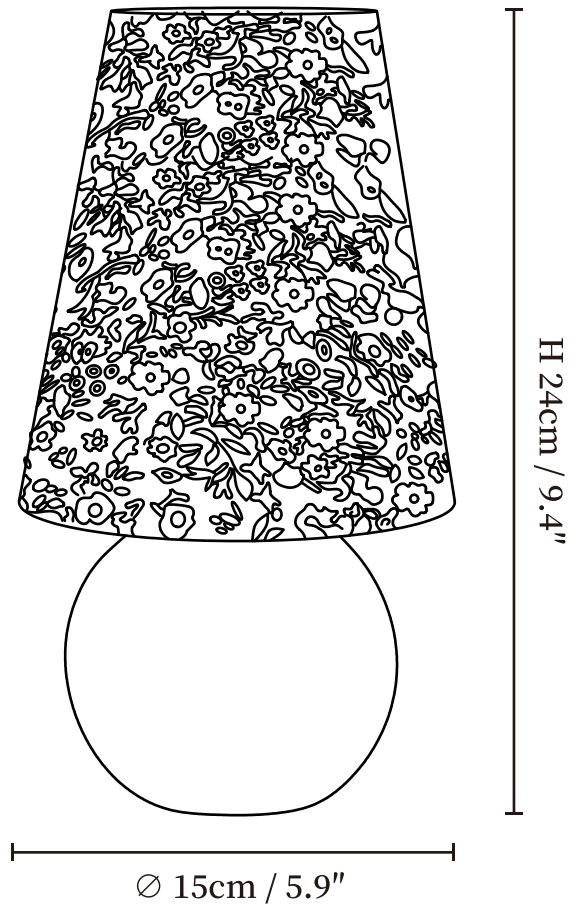

SPECIFICATION SHEET

SPECIFICATION DETAILS

*For custom options, consult factory for details

Fixture Dimensions	Ø 5.9" x H 9.4"
Light source	E26 or E27.
Wattage	MAX 40W incandescent bulb or LED equivalent.
Voltage	AC 110-240V
Dimming	Compatible with dimmable bulbs (bulb not included)
Control method	In line ON / OFF switch.
Finishes	Walnut wood.
Shade Details	Colorful.
Material	Wood, Fabric.
Cord Length	Supplied with switched plug cord, length ~59" (150cm).

SPECIFICATION SHEET

SPECIFICATION DETAILS

*For custom options, consult factory for details

Fixture Dimensions	Ø 5.9" x H 11"
Light source	E26 or E27.
Wattage	MAX 40W incandescent bulb or LED equivalent.
Voltage	AC 110-240V
Dimming	Compatible with dimmable bulbs (bulb not included)
Control method	In line ON / OFF switch.
Finishes	Walnut wood.
Shade Details	Colorful.
Material	Wood, Fabric.
Cord Length	Supplied with switched plug cord, length ~59" (150cm).
