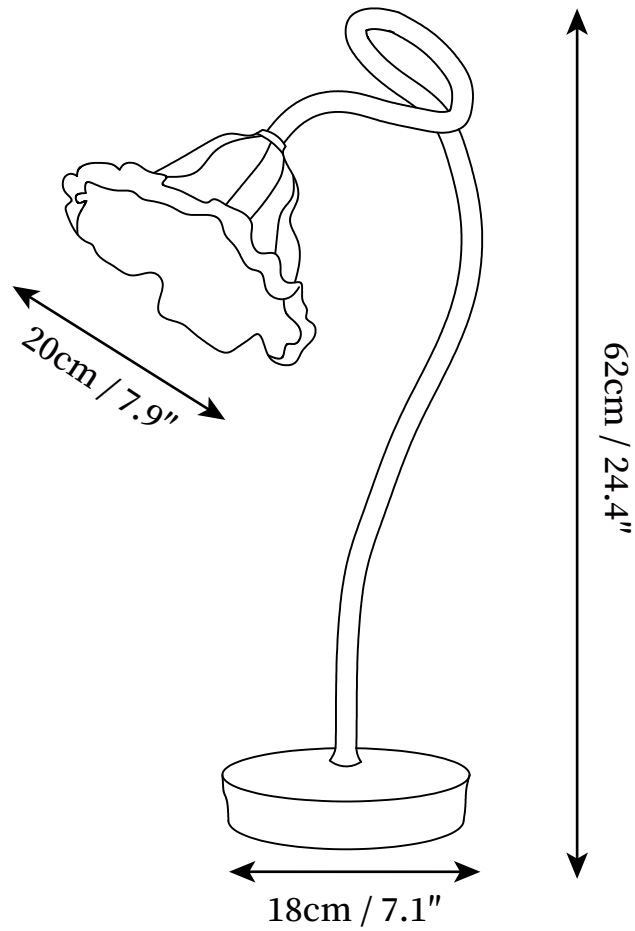

# SPECIFICATION SHEET

---

## SPECIFICATION DETAILS

\*For custom options, consult factory for details

---

<b>Fixture Dimensions</b>	D 7.1" x H 24.4"
<b>Light source</b>	E26 or E27 (bulb not included)
<b>Wattage</b>	MAX 40W incandescent bulb or LED equivalent.
<b>Voltage</b>	AC 110-240V
<b>Dimming</b>	Compatible with dimmable bulbs (bulb not included)
<b>Control method</b>	Push-button Switch
<b>Finishes</b>	Walnut color, White
<b>Shade Details</b>	Walnut color, White
<b>Material</b>	Resin
<b>Cord Length</b>	Supplied with switched plug cord, length ~59" (150cm).