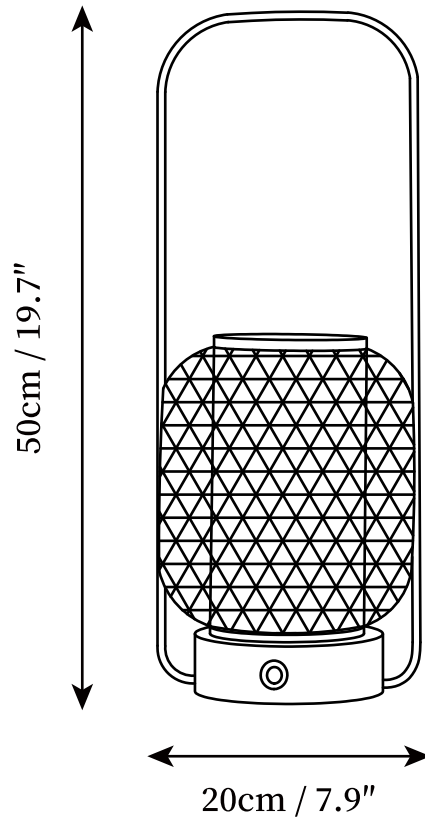

SPECIFICATION SHEET

SPECIFICATION DETAILS

*For custom options, consult factory for details

Fixture Dimensions	D 7.9" x H 19.7"
Light source	Integrated LED
Wattage	~7W
Voltage	AC 110-240V
Dimming	Three-Color Changing Light
CRI(Ra)	90+CRI
Control method	Touch control
LED Rated Life	30000 hours
Color Temperature	Warm Light (3000K), Neutral Light (4000K), Cool Light (6000K)
Finishes	Natural Bamboo.
Shade Details	Natural Bamboo.
Material	Bamboo, Wooden.
Cord	USB charging cable provided, charger not included.
