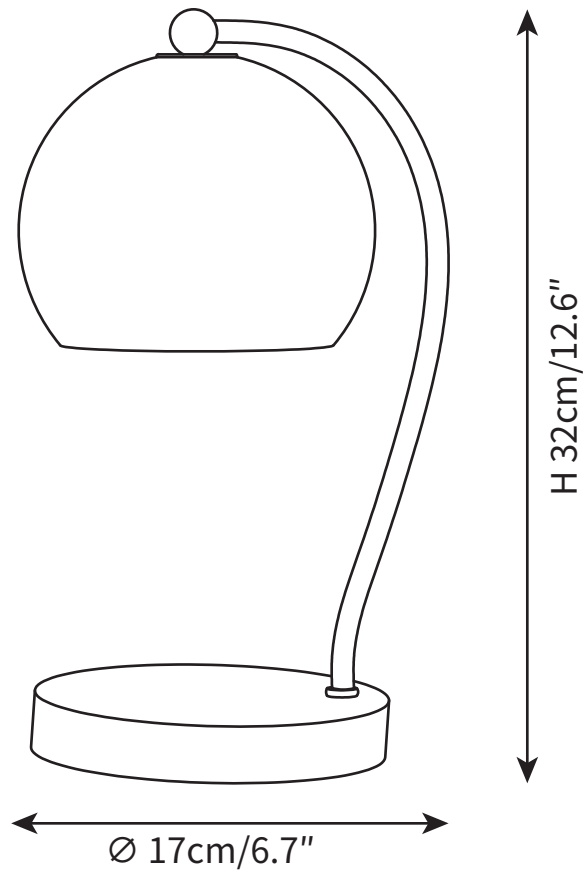

# SPECIFICATION SHEET

---

## SPECIFICATION DETAILS

\*For custom options, consult factory for details

<b>Fixture Dimensions</b>	Ø 6.7" x H 12.6"
<b>Light source</b>	GU10
<b>Wattage</b>	10W
<b>Voltage</b>	AC 110-240V
<b>Color Temperature</b>	Based on the purchase of light bulbs
<b>CRI(Ra)</b>	80CRI
<b>Mounting</b>	Table
<b>Driver Required</b>	NO
<b>Optional Color Temps</b>	Buy bulbs as needed
<b>LED Rated Life</b>	Based on bulb life (we do not supply bulbs)
<b>Dimming</b>	Dimming is not supported
<b>Finishes</b>	Chrome
<b>Shade Details</b>	White, Green, Orange.
<b>Material</b>	Metal
<b>Wire Length</b>	59"
<b>Wire Type</b>	Wire with switch plug