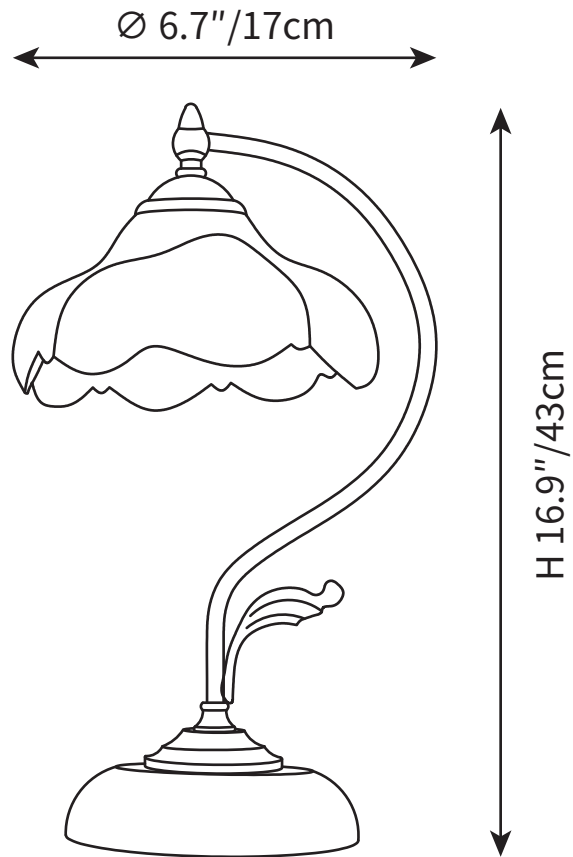

SPECIFICATION SHEET

SPECIFICATION DETAILS

*For custom options, consult factory for details

Fixture Dimensions	Ø 6.7" x H 16.9"
Light source	GU10W 10W
Voltage	AC 110-240V
Color Temperature	Based on the purchase of light bulbs
CRI(Ra)	80CRI
Mounting	Table
Driver Required	NO
Optional Color Temps	Buy bulbs as needed
LED Rated Life	Based on bulb life (we do not supply bulbs)
Dimming	Dimming is not supported
Finishes	Gold, Walnut.
Shade Details	White
Material	Wood, Glass, Metal
Wire Length	59"
Wire Type	Wire with switch plug

SPECIFICATION SHEET

SPECIFICATION DETAILS

*For custom options, consult factory for details

Fixture Dimensions	$\text{Ø } 6.7'' \times \text{H } 16.9''$
Light source	GU10W 10W
Voltage	AC 110-240V
Color Temperature	Based on the purchase of light bulbs
CRI(Ra)	80CRI
Mounting	Table
Driver Required	NO
Optional Color Temps	Buy bulbs as needed
LED Rated Life	Based on bulb life (we do not supply bulbs)
Dimming	Dimming is not supported
Finishes	Gold, Walnut.
Shade Details	White
Material	Wood, Glass, Metal
Wire Length	59"
Wire Type	Wire with switch plug