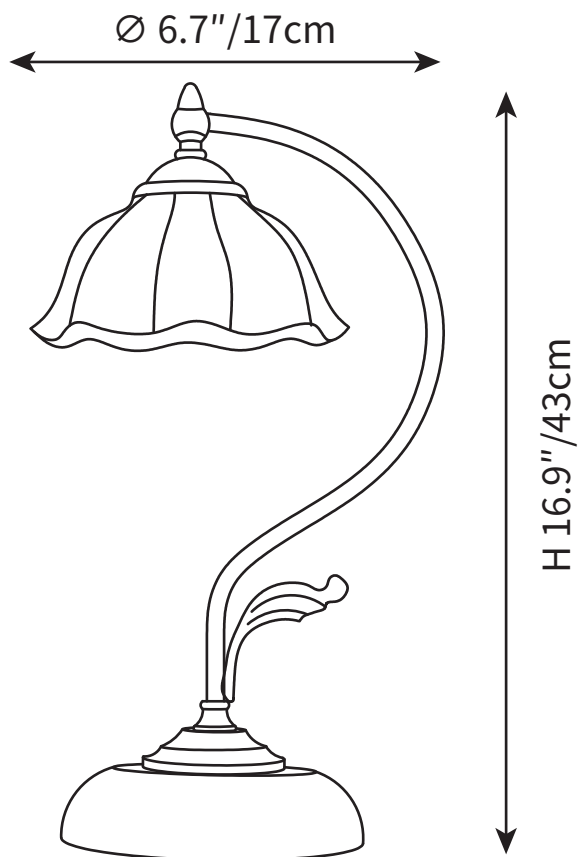

SPECIFICATION SHEET

SPECIFICATION DETAILS

*For custom options, consult factory for details

Fixture Dimensions	Ø 6.7" x H 16.9"
Light source	GU10W 10W
Voltage	AC 110-240V
Color Temperature	Based on the purchase of light bulbs
CRI(Ra)	80CRI
Mounting	Table
Driver Required	NO
Optional Color Temps	Buy bulbs as needed
LED Rated Life	Based on bulb life (we do not supply bulbs)
Dimming	Dimming is not supported
Finishes	Gold, Walnut.
Shade Details	White
Material	Wood, Glass, Metal
Wire Length	59"
Wire Type	Wire with switch plug

SPECIFICATION SHEET

SPECIFICATION DETAILS

*For custom options, consult factory for details

Fixture Dimensions	$\text{Ø } 6.7'' \times \text{H } 16.9''$
Light source	GU10W 10W
Voltage	AC 110-240V
Color Temperature	Based on the purchase of light bulbs
CRI(Ra)	80CRI
Mounting	Table
Driver Required	NO
Optional Color Temps	Buy bulbs as needed
LED Rated Life	Based on bulb life (we do not supply bulbs)
Dimming	Dimming is not supported
Finishes	Gold, Walnut.
Shade Details	White
Material	Wood, Glass, Metal
Wire Length	59"
Wire Type	Wire with switch plug