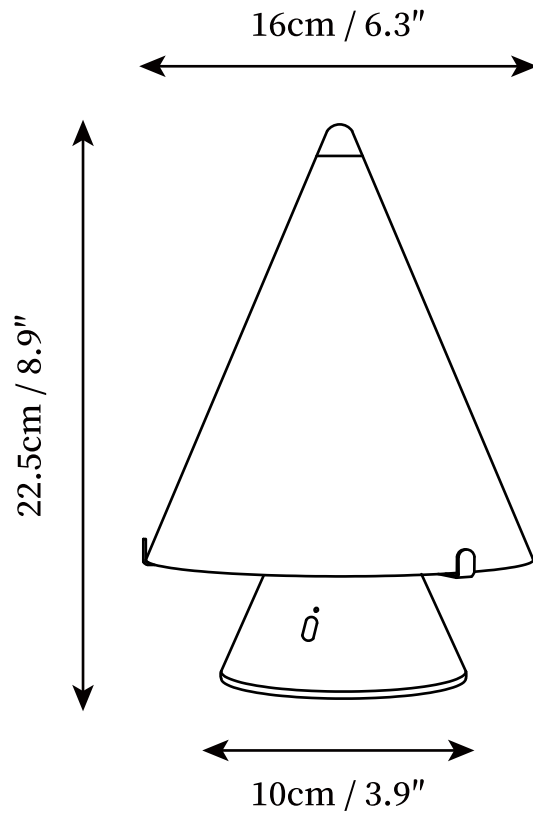

SPECIFICATION SHEET

SPECIFICATION DETAILS

*For custom options, consult factory for details

Fixture Dimensions	D 6.3" x H 8.9"
Light source	Integrated LED
Wattage	~5W
Voltage	AC 110-240V
Dimming	Three-Color Changing Light
CRI(Ra)	90+CRI
Control method	Touch control
LED Rated Life	30000 hours
Color Temperature	Warm Light (3000K), Neutral Light (4000K), Cool Light (6000K)
Finishes	White, Light pink.
Shade Details	White, Light pink.
Material	Iron, Metal, Glass.
Cord	USB charging cable provided, charger not included.