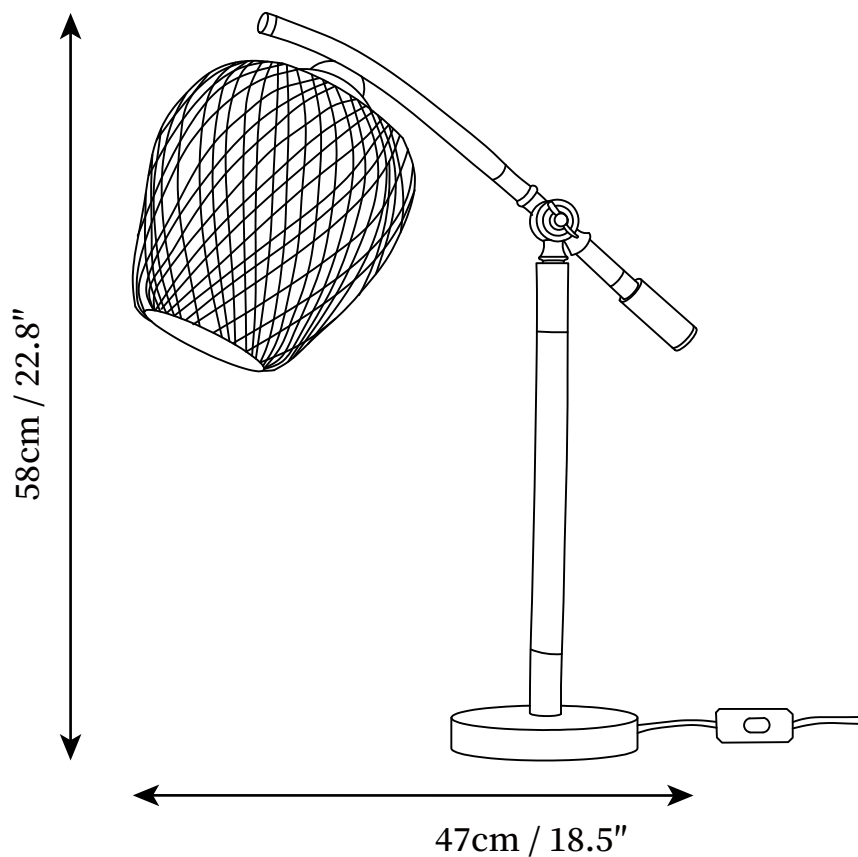

SPECIFICATION SHEET

SPECIFICATION DETAILS

*For custom options, consult factory for details

Fixture Dimensions	D 18.5" x H 22.8"
Light source	E26 or E27 (bulb not included)
Wattage	MAX 40W incandescent bulb or LED equivalent.
Voltage	AC 110-240V
Dimming	Compatible with dimmable bulbs (bulb not included)
Control method	Push-button Switch
Finishes	Bamboo color
Shade Details	Bamboo color
Material	Bamboo, Iron, Imitation rattan, Marble
Cord Length	Supplied with switched plug cord, length ~59" (150cm).