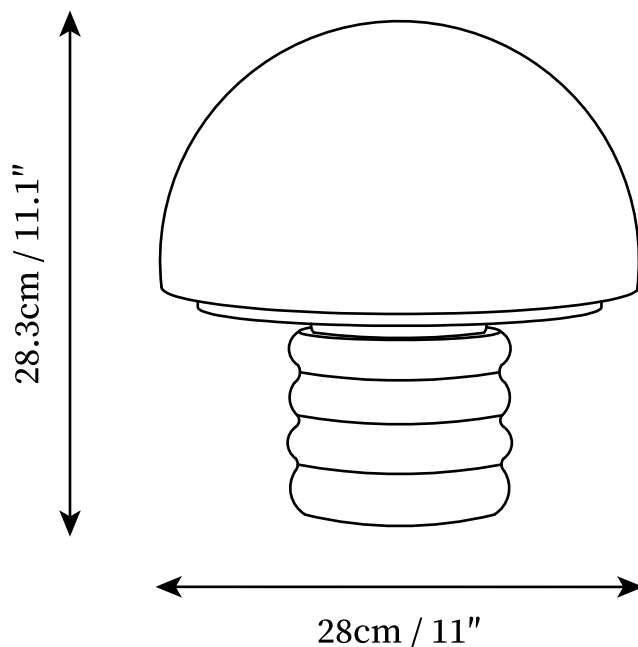

SPECIFICATION SHEET

SPECIFICATION DETAILS

*For custom options, consult factory for details

Fixture Dimensions	D 11" x H 11.1"
Light source	E26 or E27 (bulb not included)
Wattage	MAX 40W incandescent bulb or LED equivalent.
Voltage	AC 110-240V
Dimming	Compatible with dimmable bulbs (bulb not included)
Control method	In line ON / OFF switch.
Finishes	Chrome.
Shade Details	White.
Material	Iron, Metal, Glass.
Cord Length	Supplied with switched plug cord, length ~59" (150cm).
