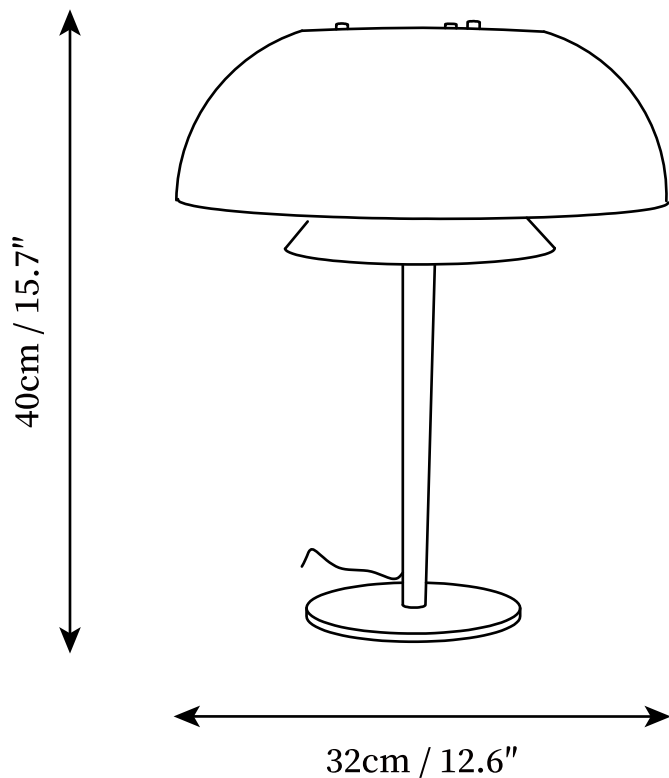

SPECIFICATION SHEET

SPECIFICATION DETAILS

*For custom options, consult factory for details

Fixture Dimensions	D 12.6" x H 15.7"
Light source	E26 or E27 (bulb not included)
Wattage	MAX 40W incandescent bulb or LED equivalent.
Voltage	AC 110-240V
Dimming	Compatible with dimmable bulbs (bulb not included)
Control method	In line ON / OFF switch.
Finishes	Silver.
Shade Details	White.
Material	Aluminum, Metal, Glass.
Cord Length	Supplied with switched plug cord, length ~59" (150cm).
