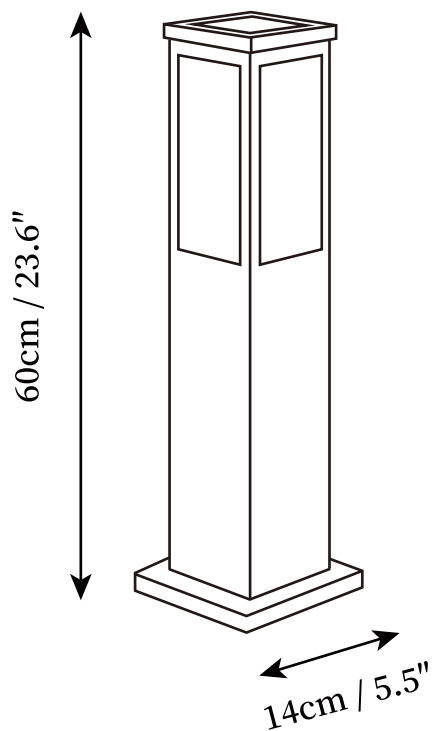

## SPECIFICATION DETAILS

\*For custom options, consult factory for details

<b>Fixture Dimmensions</b>	D 5.5" x H 23.6"
<b>Light source</b>	Integrated LED
<b>Voltage</b>	Solar power storage.
<b>Voltage</b>	AC 110-240V.
<b>Dimming</b>	Bi-color LED light source
<b>CRI(Ra)</b>	90+CRI
<b>Control method</b>	Touch control
<b>LED Rated Life</b>	30000 hours
<b>Color Temperature</b>	Warm Light (3000K), Cool Light (6000K)
<b>Finishes</b>	Black.
<b>Shade Details</b>	White
<b>Material</b>	Iron, Acrylic.
<b>Control</b>	Remote Control Switch.