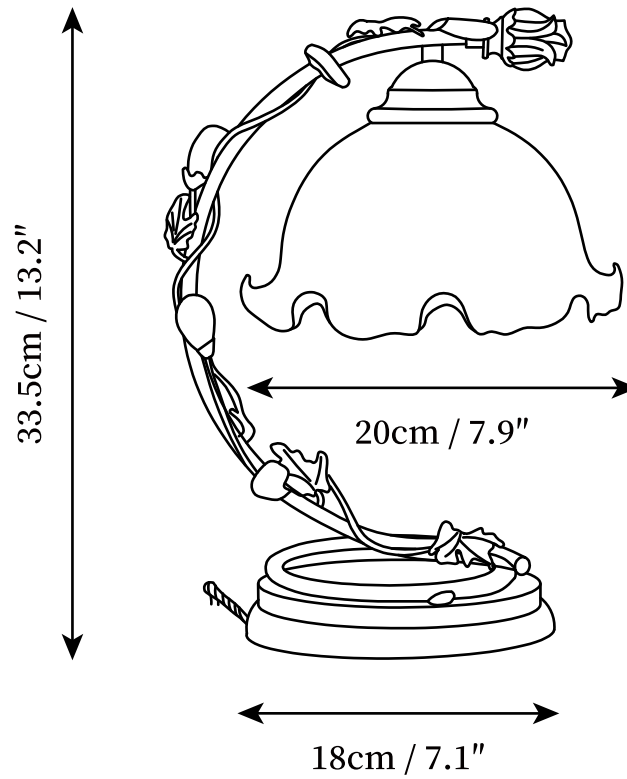

SPECIFICATION SHEET

SPECIFICATION DETAILS

*For custom options, consult factory for details

Fixture Dimensions	D 7.1" x W 7.1" x H 13.2"
Light source	E26 or E27 (bulb not included)
Wattage	MAX 40W incandescent bulb or LED equivalent.
Voltage	AC 110-240V
Dimming	Compatible with dimmable bulbs (bulb not included)
Control method	In line ON / OFF switch.
Finishes	Wooden, Brass.
Shade Details	Brown.
Material	Glass, Brass, Ash wood.
Cord Length	Supplied with switched plug cord, length ~59" (150cm).

SPECIFICATION SHEET

SPECIFICATION DETAILS

*For custom options, consult factory for details

Fixture Dimensions	D 7.1" x W 7.9" x H 13.2"
Light source	E26 or E27 (bulb not included)
Wattage	MAX 40W incandescent bulb or LED equivalent.
Voltage	AC 110-240V
Dimming	Compatible with dimmable bulbs (bulb not included)
Control method	In line ON / OFF switch.
Finishes	Wooden, Brass.
Shade Details	Brown.
Material	Glass, Brass, Ash wood.
Cord Length	Supplied with switched plug cord, length ~59" (150cm).