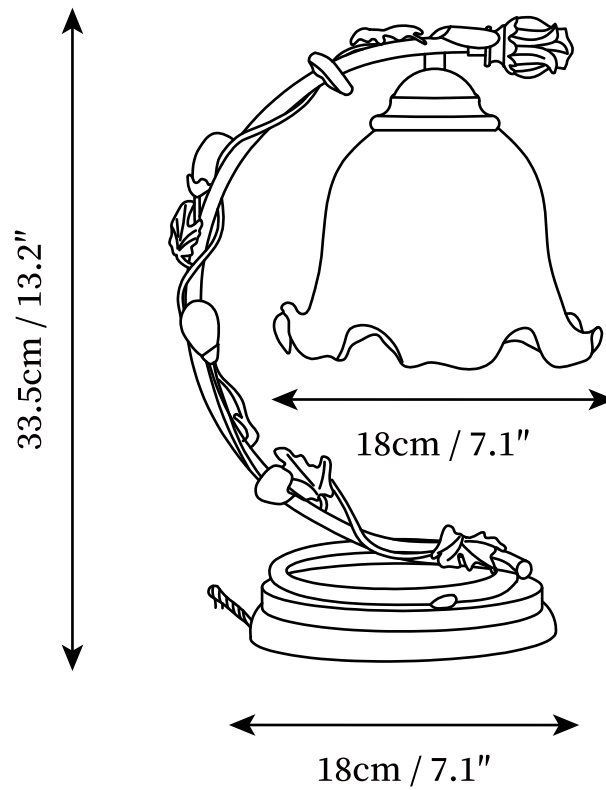

SPECIFICATION SHEET

SPECIFICATION DETAILS

*For custom options, consult factory for details

Fixture Dimensions	D 7.1" x W 7.1" x H 13.2"
Light source	E26 or E27 (bulb not included)
Wattage	MAX 40W incandescent bulb or LED equivalent.
Voltage	AC 110-240V
Dimming	Compatible with dimmable bulbs (bulb not included)
Control method	In line ON / OFF switch.
Finishes	Wooden, Brass.
Shade Details	Brown.
Material	Glass, Brass, Ash wood.
Cord Length	Supplied with switched plug cord, length ~59" (150cm).

SPECIFICATION SHEET

SPECIFICATION DETAILS

*For custom options, consult factory for details

Fixture Dimensions	D 7.1" x W 7.9" x H 13.2"
Light source	E26 or E27 (bulb not included)
Wattage	MAX 40W incandescent bulb or LED equivalent.
Voltage	AC 110-240V
Dimming	Compatible with dimmable bulbs (bulb not included)
Control method	In line ON / OFF switch.
Finishes	Wooden, Brass.
Shade Details	Brown.
Material	Glass, Brass, Ash wood.
Cord Length	Supplied with switched plug cord, length ~59" (150cm).