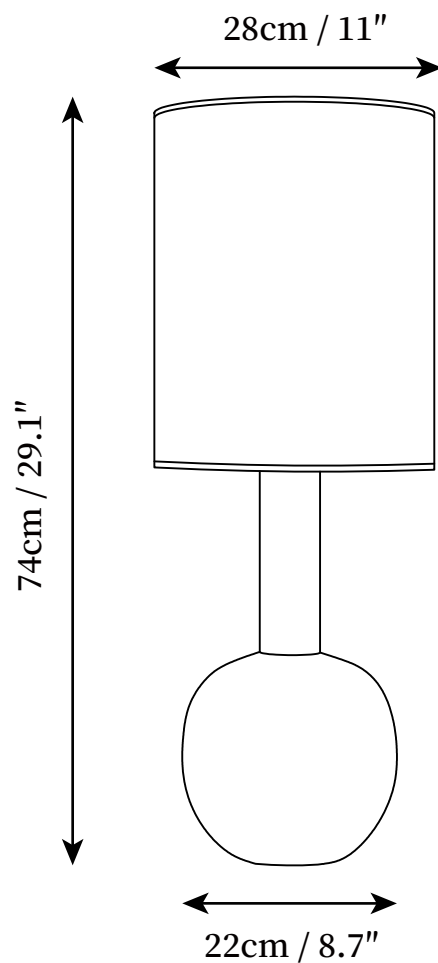

SPECIFICATION SHEET

SPECIFICATION DETAILS

*For custom options, consult factory for details

Fixture Dimensions	D 11" x H 29.1"
Light source	E26 or E27 (bulb not included)
Wattage	MAX 40W incandescent bulb or LED equivalent.
Voltage	AC 110-240V
Dimming	Compatible with dimmable bulbs (bulb not included)
Control method	Rotary switch (dimmable)
Finishes	Wood color, Walnut color, Black
Shade Details	White
Material	Cloth, Wood
Cord Length	Supplied with switched plug cord, length ~59" (150cm).