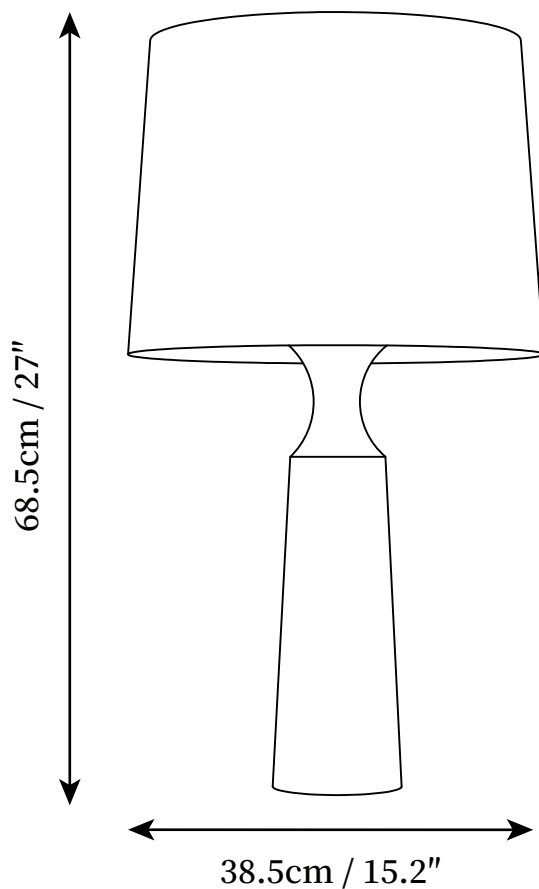

SPECIFICATION SHEET

SPECIFICATION DETAILS

*For custom options, consult factory for details

Fixture Dimensions	D 15.2" x H 27"
Light source	E26 or E27 (bulb not included)
Wattage	MAX 40W incandescent bulb or LED equivalent.
Voltage	AC 110-240V
Dimming	Compatible with dimmable bulbs (bulb not included)
Control method	Rotary switch (dimmable)
Finishes	Wood color, Walnut color, Black
Shade Details	White, Black
Material	Cloth, Wood
Cord Length	Supplied with switched plug cord, length ~59" (150cm).