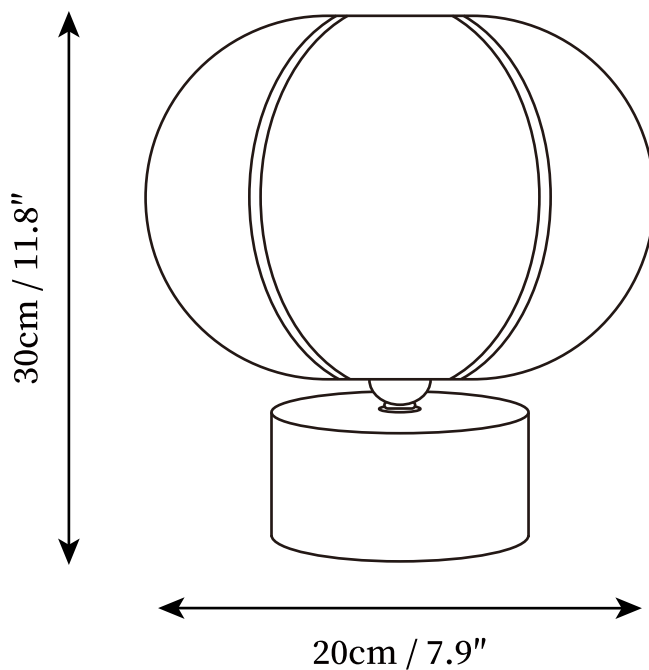

SPECIFICATION SHEET

SPECIFICATION DETAILS

*For custom options, consult factory for details

Fixture Dimensions	D 7.9" x H 11.8"
Light source	E26 or E27 (bulb not included)
Wattage	MAX 40W incandescent bulb or LED equivalent.
Voltage	AC 110-240V
Dimming	Compatible with dimmable bulbs (bulb not included)
Control method	In line ON / OFF switch.
Finishes	Black.
Shade Details	Beige.
Material	Iron, Metal, Fabric.
Cord Length	Supplied with switched plug cord, length ~59" (150cm).
