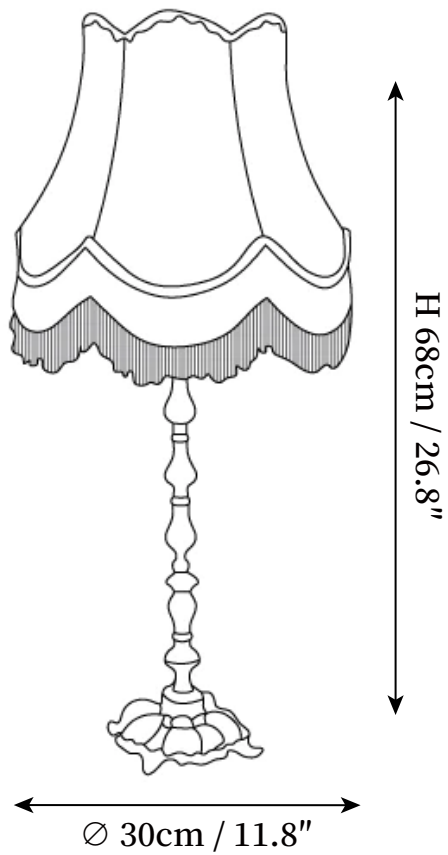

SPECIFICATION SHEET

SPECIFICATION DETAILS

*For custom options, consult factory for details

Fixture Dimensions	D 11.8" x H 26.8"
Light source	E26 or E27 (bulb not included)
Wattage	MAX 40W incandescent bulb or LED equivalent.
Voltage	AC 110-240V
Dimming	Compatible with dimmable bulbs (bulb not included)
Control method	In line ON / OFF switch.
Finishes	Brass
Shade Details	White
Material	Brass, Fabric
Cord Length	Supplied with switched plug cord, length ~59" (150cm).