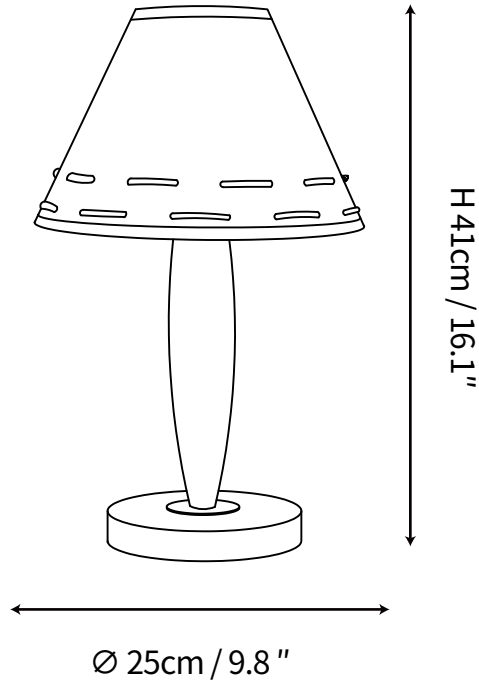

SPECIFICATION SHEET

SPECIFICATION DETAILS

*For custom options, consult factory for details

Fixture Dimensions	D 9.8" x H 16.1"
Light source	G14
Wattage	Max 15W
Voltage	AC 110-240V
Color Temperature	Based on the purchase of light bulbs
CRI(Ra)	80CRI
Mounting	Table
Driver Required	NO
Optional Color Temps	Buy bulbs as needed
LED Rated Life	Based on bulb life (we do not supply bulbs)
Dimming	Dimming is not supported
Finishes	Walnut
Shade Details	White.
Material	Fabric, Marble, Wood
Wire Length	59"
Wire Type	Wire with switch plug