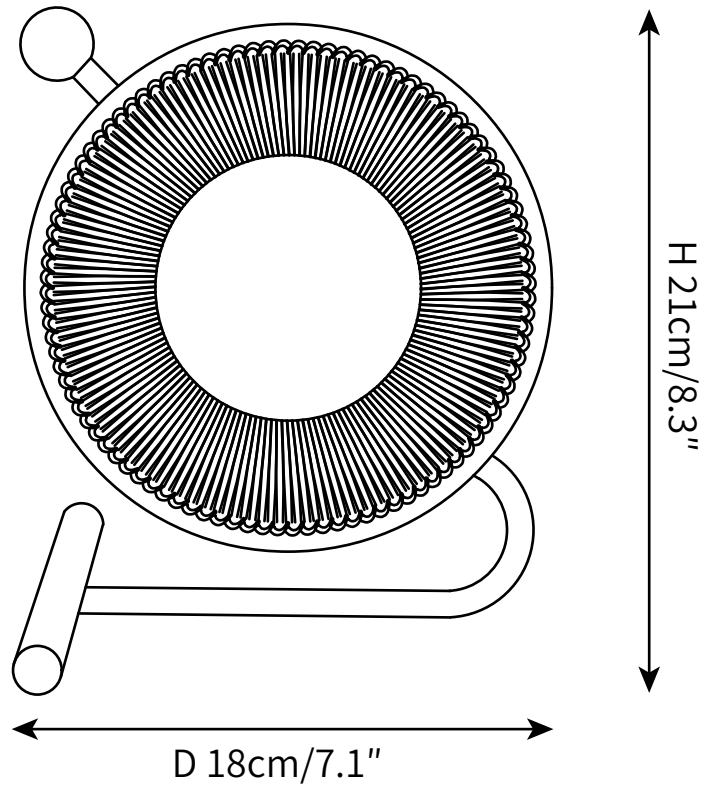

SPECIFICATION SHEET

SPECIFICATION DETAILS

*For custom options, consult factory for details

	L 7.1" x W 7.1" x H 8.3"
Light source	Integrated LED
Wattage	~5 W
Voltage	AC 110-240V
Color Temperature	3000K
CRI(Ra)	80CRI
Mounting	Table
Driver Required	Yes
Optional Color Temps	Warm Light (3000K), Neutral Light (4500K), Cool Light (6000K)
LED Rated Life	30000 hours
Dimming	Dimming is not supported
Finishes	Rose gold, Pink, Dark gray, Light gray, Khaki.
Shade Details	White.
Material	Iron, Metal, Acrylic.
Wire Length	NO
Wire Type	USB charging cable.