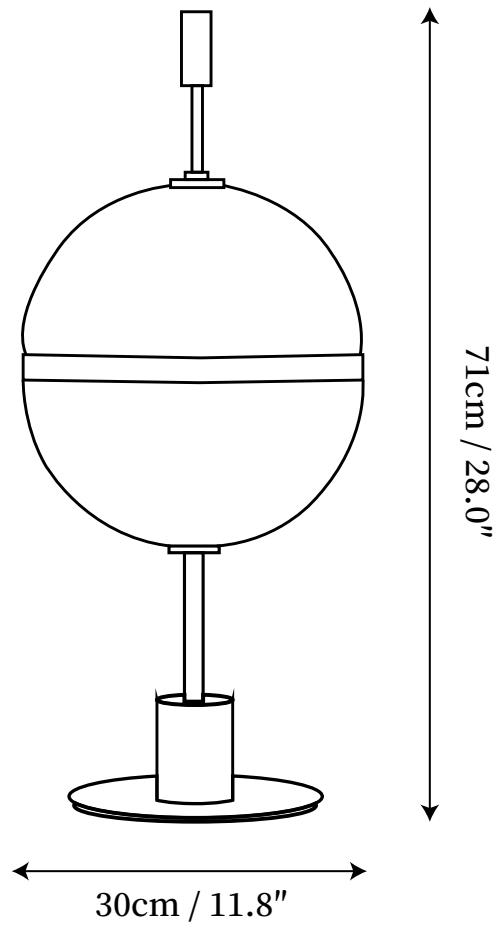

SPECIFICATION SHEET

SPECIFICATION DETAILS

*For custom options, consult factory for details

Fixture Dimensions	D 11.8" x H 28.0"
Light source	Integrated LED
Wattage	~5 W
Voltage	AC 110-240V
Color Temperature	3000K
CRI(Ra)	80CRI
Mounting	Table
Driver Required	Yes
Optional Color Temps	Warm Light (3000K), Neutral Light (4500K), Cool Light (6000K)
LED Rated Life	30000 hours
Dimming	Dimming is not supported
Finishes	Gold.
Shade Details	Clear.
Material	Metal, Glass.
Wire Length	59"
Wire Type	Wire with switch plug