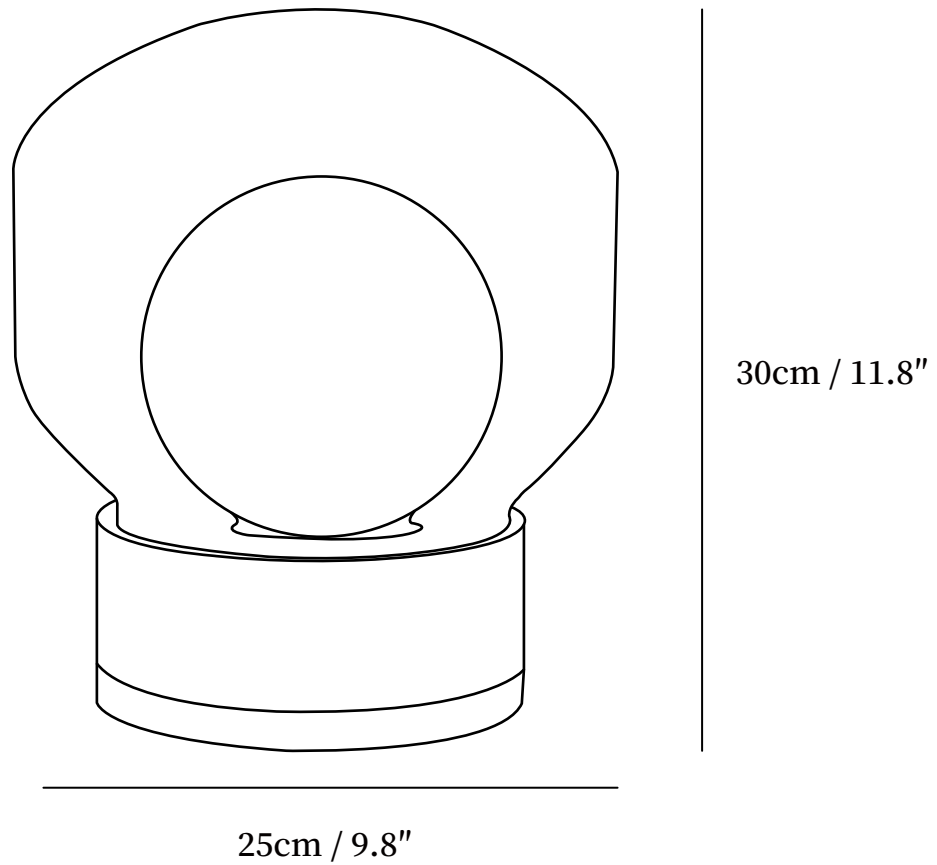

# SPECIFICATION SHEET

---

30cm / 11.8"

25cm / 9.8"

## SPECIFICATION DETAILS

\*For custom options, consult factory for details

<b>Fixture Dimensions</b>	Ø 9.8" x H 11.8"
<b>Light source</b>	E27
<b>Wattage</b>	Max 40W
<b>Voltage</b>	AC 110-240V
<b>Color Temperature</b>	Based on the purchase of light bulbs
<b>CRI(Ra)</b>	80CRI
<b>Mounting</b>	Table
<b>Driver Required</b>	NO
<b>Optional Color Temps</b>	Buy bulbs as needed
<b>LED Rated Life</b>	Based on bulb life (we do not supply bulbs)
<b>Dimming</b>	Dimming is not supported
<b>Finishes</b>	Wine Red, Gold.
<b>Shade Details</b>	Amber, Smoke grey.
<b>Material</b>	Iron, Metal, Glass, Wooden.
<b>Wire Length</b>	59"
<b>Wire Type</b>	Wire with switch plug