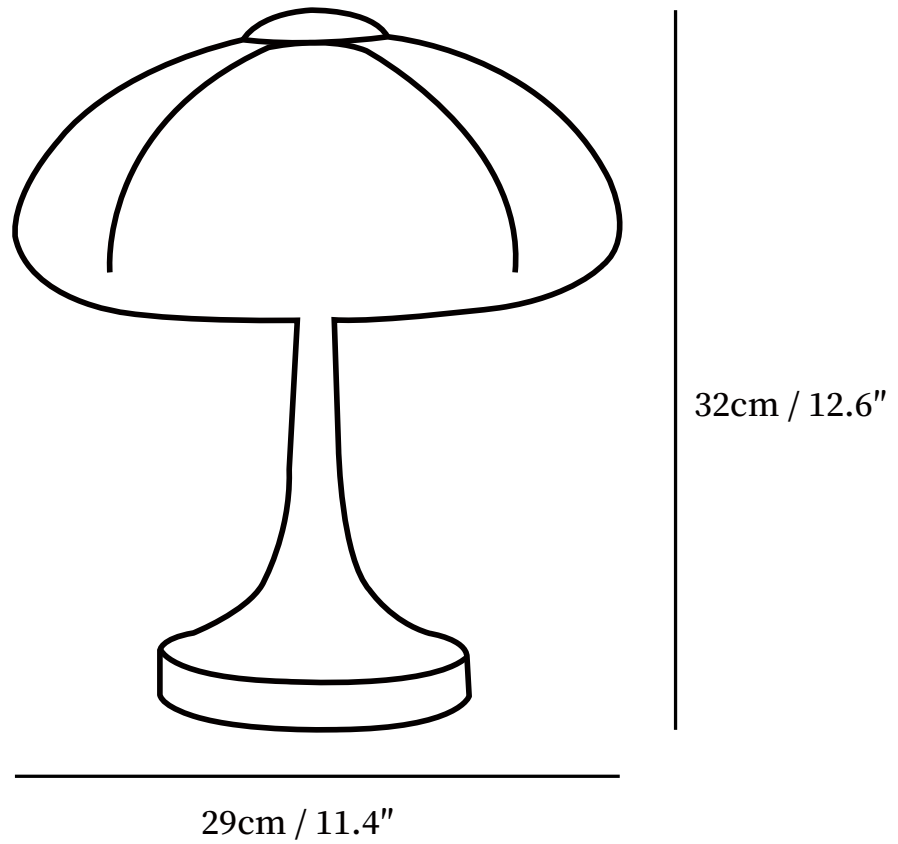

SPECIFICATION SHEET

SPECIFICATION DETAILS

*For custom options, consult factory for details

Fixture Dimensions	Ø 11.4" x H 12.6"
Light source	G9
Wattage	5W
Voltage	AC 110-240V
Color Temperature	Based on the purchase of light bulbs
CRI(Ra)	80CRI
Mounting	Table
Driver Required	NO
Optional Color Temps	Buy bulbs as needed
LED Rated Life	Based on bulb life (we do not supply bulbs)
Dimming	Dimming is not supported
Finishes	Chrome.
Shade Details	White, Red.
Material	Metal, Glass.
Wire Length	59"
Wire Type	Wire with switch plug