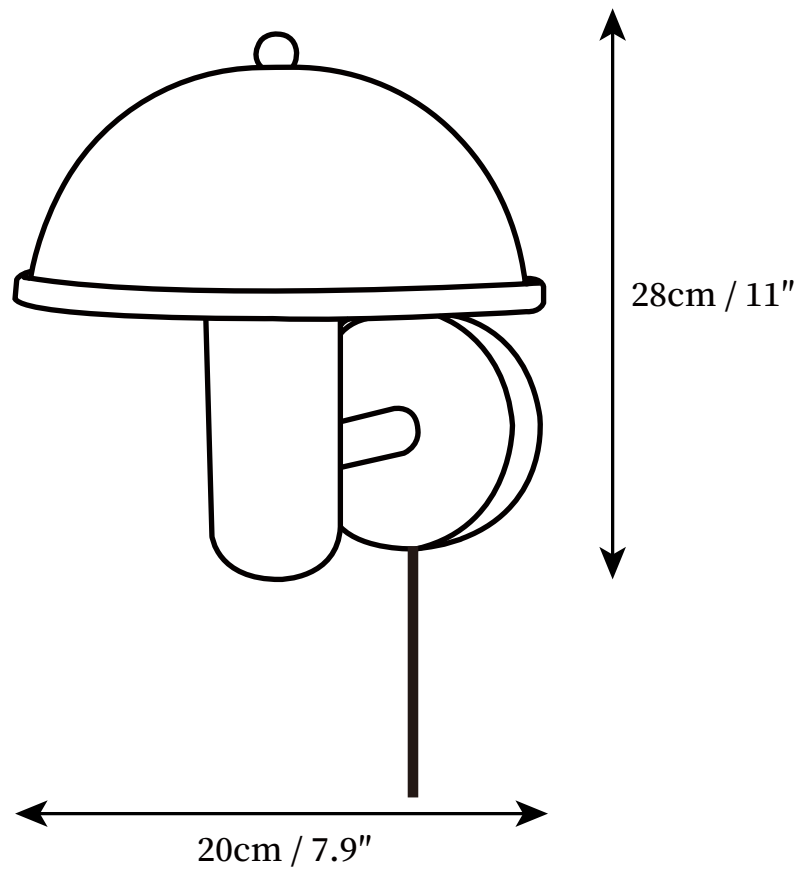

SPECIFICATION SHEET

SPECIFICATION DETAILS

*For custom options, consult factory for details

Fixture Dimensions	D 7.9" x H 11"
Light source	E14 (bulb not included)
Wattage	MAX 15W incandescent bulb or LED equivalent.
Voltage	AC 110-240V
Mounting	Hardwired.
Dimming	Compatible with dimmable bulbs (bulb not included)
Control method	Compatible with common wall switches (not included)
Finishes	Dark Oak Color.
Shade Details	White.
Material	Oak wood, PC.