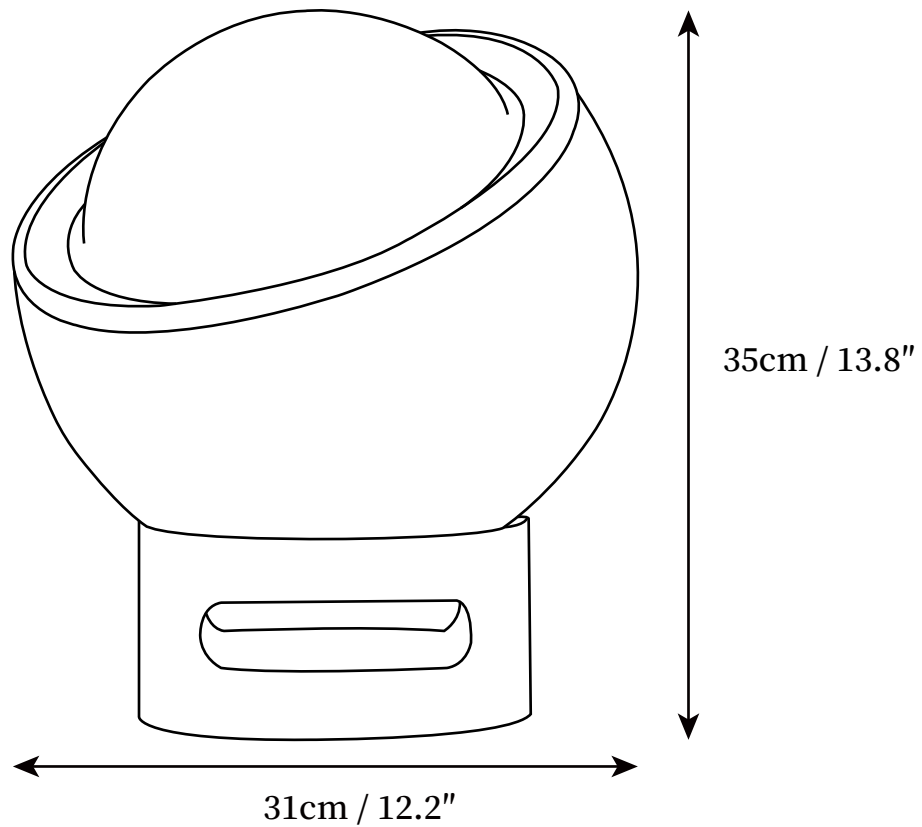

SPECIFICATION SHEET

SPECIFICATION DETAILS

*For custom options, consult factory for details

Fixture Dimensions	W 8.7" x H 9.8"
Light source	E14
Wattage	Max 15W.
Voltage	AC 110-240V
Color Temperature	Based on the purchase of light bulbs
CRI(Ra)	80CRI
Mounting	Table
Driver Required	NO
Optional Color Temps	Buy bulbs as needed
LED Rated Life	Based on bulb life (we do not supply bulbs)
Dimming	Dimming is not supported
Finishes	Chrome.
Shade Details	Green, Orange, White.
Material	Stainless Steel, Glass.
Wire Length	59"
Wire Type	Wire with switch plug

SPECIFICATION SHEET

SPECIFICATION DETAILS

*For custom options, consult factory for details

Fixture Dimensions	W 12.2" x H 13.8"
Light source	E14
Wattage	Max 15W.
Voltage	AC 110-240V
Color Temperature	Based on the purchase of light bulbs
CRI(Ra)	80CRI
Mounting	Table
Driver Required	NO
Optional Color Temps	Buy bulbs as needed
LED Rated Life	Based on bulb life (we do not supply bulbs)
Dimming	Dimming is not supported
Finishes	Chrome.
Shade Details	Green, Orange, White.
Material	Stainless Steel, Glass.
Wire Length	59"
Wire Type	Wire with switch plug