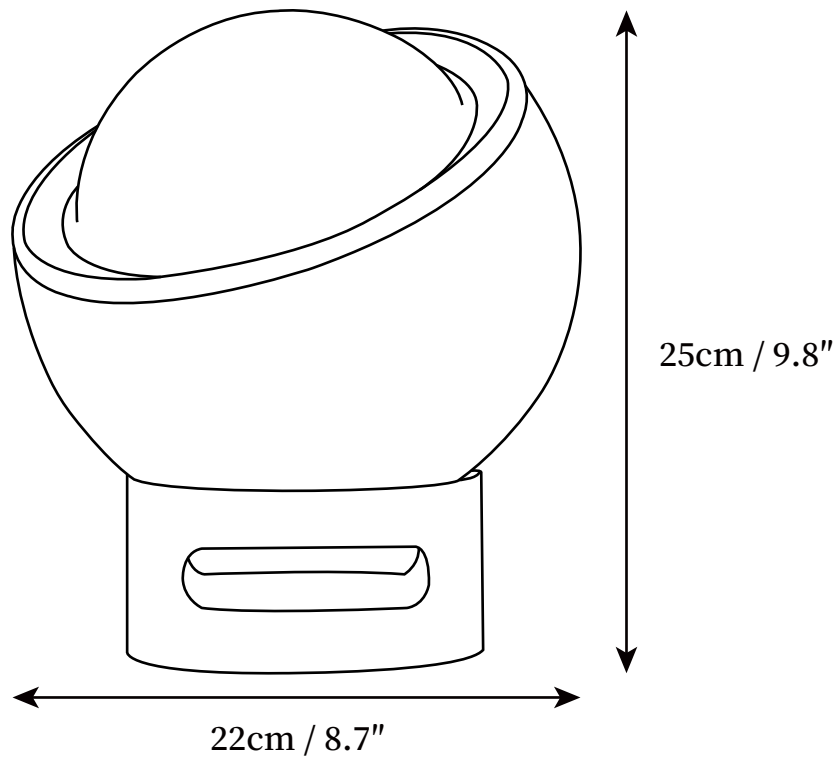

SPECIFICATION SHEET

SPECIFICATION DETAILS

*For custom options, consult factory for details

Fixture Dimensions	W 8.7" x H 9.8"
Light source	E14
Wattage	Max 15W.
Voltage	AC 110-240V
Color Temperature	Based on the purchase of light bulbs
CRI(Ra)	80CRI
Mounting	Table
Driver Required	NO
Optional Color Temps	Buy bulbs as needed
LED Rated Life	Based on bulb life (we do not supply bulbs)
Dimming	Dimming is not supported
Finishes	Chrome.
Shade Details	Green, Orange, White.
Material	Stainless Steel, Glass.
Wire Length	59"
Wire Type	Wire with switch plug

SPECIFICATION SHEET

SPECIFICATION DETAILS

*For custom options, consult factory for details

Fixture Dimensions	W 12.2" x H 13.8"
Light source	E14
Wattage	Max 15W.
Voltage	AC 110-240V
Color Temperature	Based on the purchase of light bulbs
CRI(Ra)	80CRI
Mounting	Table
Driver Required	NO
Optional Color Temps	Buy bulbs as needed
LED Rated Life	Based on bulb life (we do not supply bulbs)
Dimming	Dimming is not supported
Finishes	Chrome.
Shade Details	Green, Orange, White.
Material	Stainless Steel, Glass.
Wire Length	59"
Wire Type	Wire with switch plug