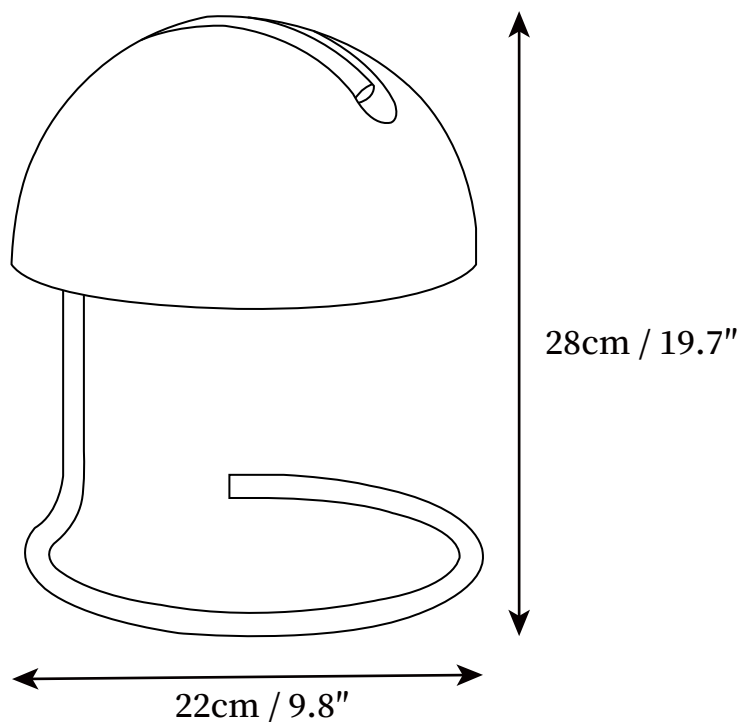

SPECIFICATION SHEET

SPECIFICATION DETAILS

*For custom options, consult factory for details

Fixture Dimensions	D 9.8" x H 19.7"
Light source	GU10. (bulb not included)
Wattage	~ 10W incandescent bulb or LED equivalent.
Voltage	AC 110-240V
Dimming	Compatible with dimmable bulbs (bulb not included)
Control method	In line ON / OFF switch.
Finishes	Chrome.
Shade Details	Orange, Red, White.
Material	Metal, Glass.
Cord Length	Supplied with switched plug cord, length ~59" (150cm).